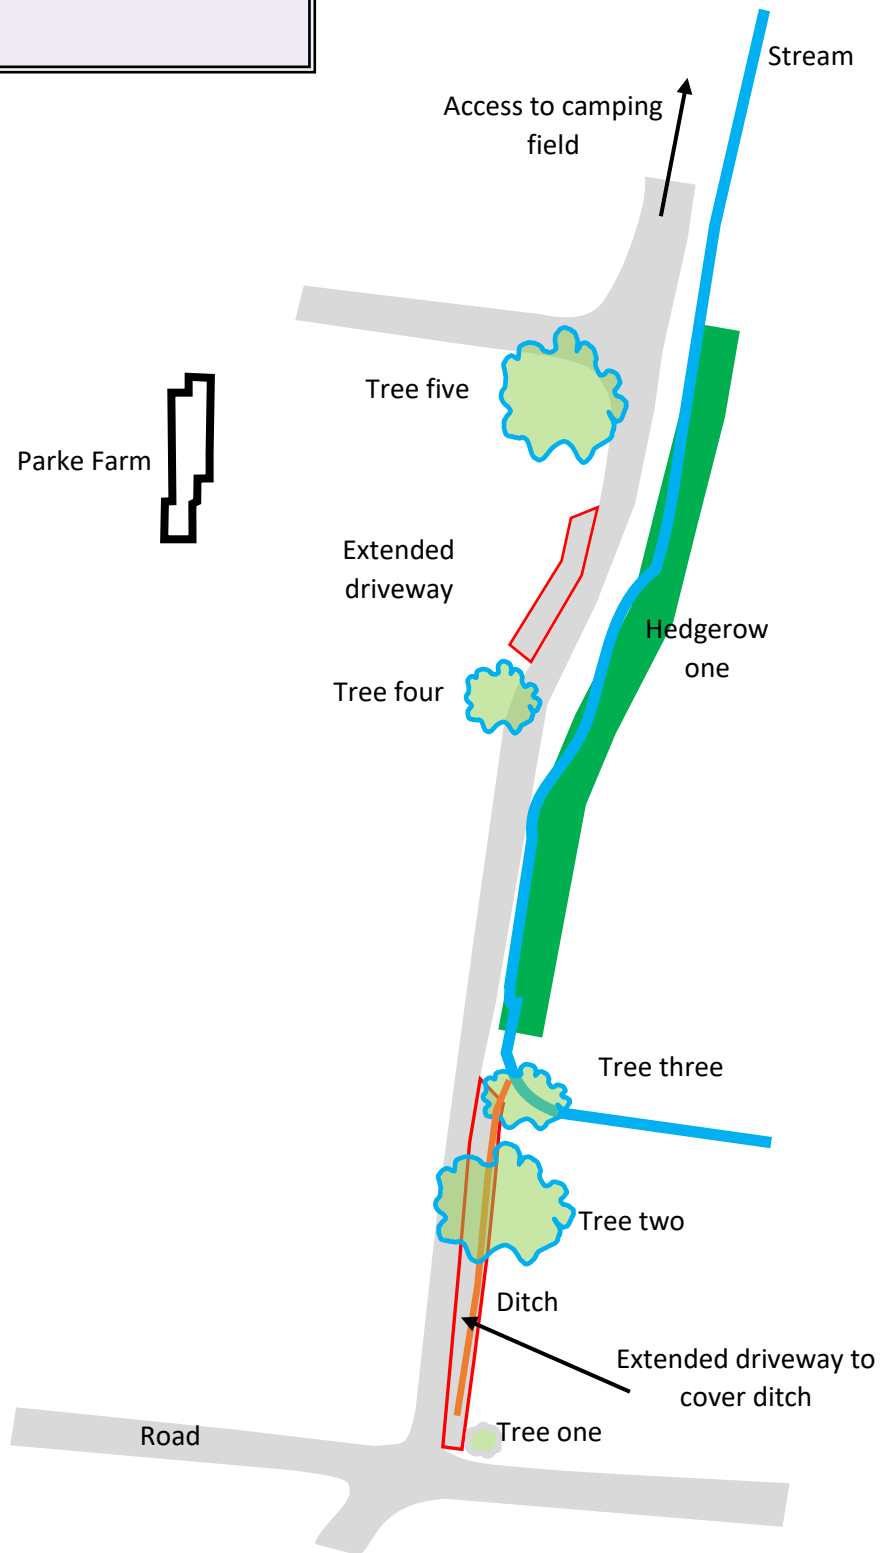

**Proposed development:
Parke Farm, Merrion.**

3 Rose Valley,
Lower Lamphey Rd,
Pembroke, SA71 5NJ
01646 684128 or 07966 792798

Tree Solutions Tree surgery & Forestry
E-mail: murray@murraytaylor.co.uk
<http://murraytaylor.co.uk/>