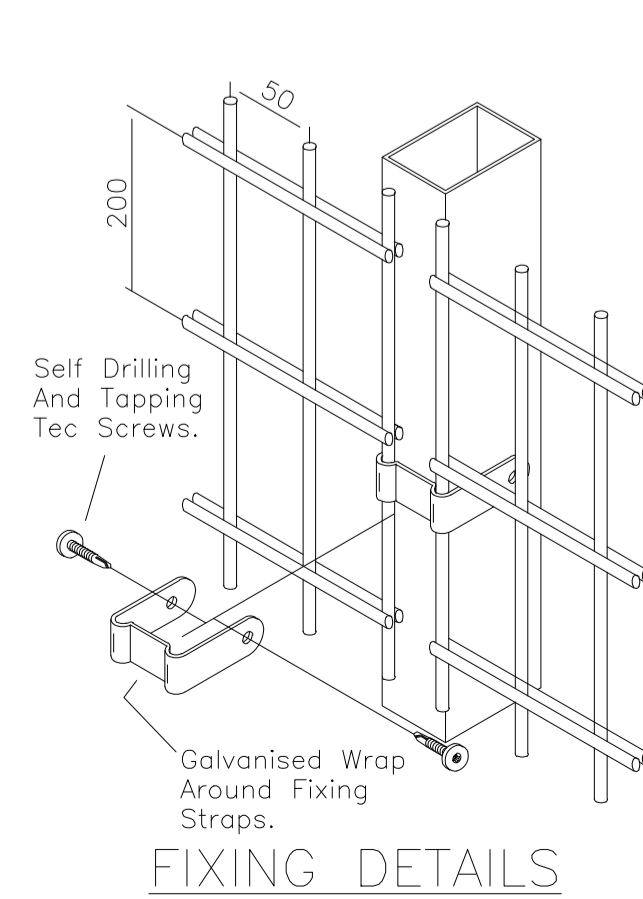

"GALVANISED AND MARINE POWDER COATED WELD MESH GATES WITH METAL POSTS"
 (JACKSONS EUROGUARD PLATFORM DOUBLE GATES OR SIMILAR)

FENCE POSTS 100X 100 MM RHS
 RAILS : 60 X 40 X 2 MM RHS
 STILES : 60 X 40 X 2 MM RHS
 BRACE : 60 X 40 X 2 MM RHS
 GALVANISED & MARINE POWDER
 COATED, GREEN COLOUR

"GALVANISED WELD MESH FENCING WITH METAL POSTS"
 (JACKSON'S EUROGUARD PLATFORM HEAVY DUTY FENCING OR SIMILAR)

PROPOSED PHOTO-VOLTAIC SOLAR FARM

LAND AT MORFA PINGETT, PINGED,
 KIDWELLY, CARMARTHENSHIRE
 SA16 0JE

COMPOUND SECURITY FENCE AND GATES

SCALE : 1/15 @ A1

DRAWING NO: SV/766A/4a JANUARY 2020