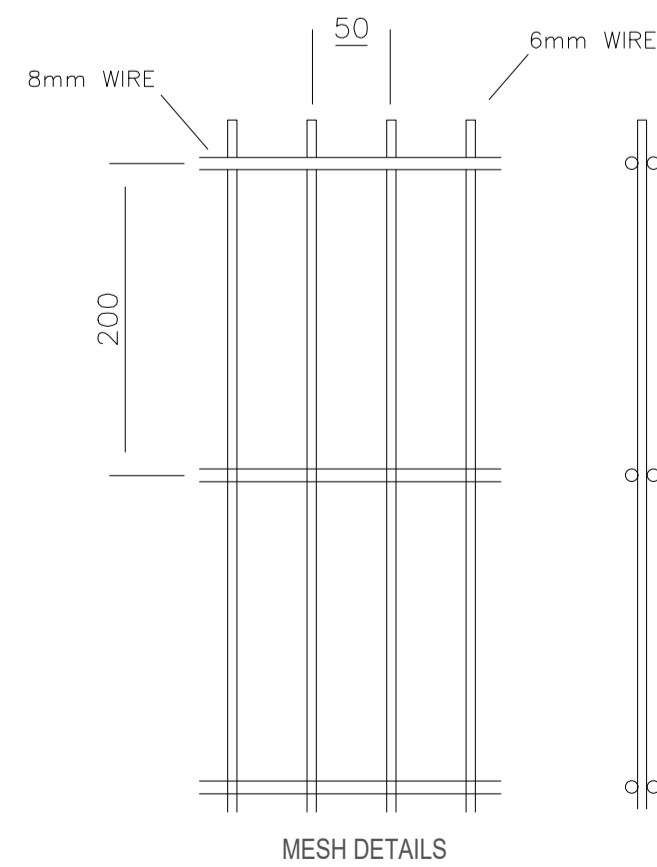

"GALVANISED AND MARINE POWDER COATED WELD MESH GATES WITH METAL POSTS"
 (JACKSONS EUROGUARD PLATFORM DOUBLE GATES OR SIMILAR)

FENCE POSTS 100X 100 MM RHS
 RAILS : 60 X 40 X 2 MM RHS
 STILES : 60 X 40 X 2 MM RHS
 BRACE : 60 X 40 X 2 MM RHS
 GALVANISED & MARINE POWDER
 COATED, GREEN COLOUR

"GALVANISED WELD MESH FENCING WITH METAL POSTS"
 (JACKSON'S EUROGUARD PLATFORM HEAVY DUTY FENCING OR SIMILAR)

PROPOSED PHOTO-VOLTAIC SOLAR FARM

LAND AT MORFA PINGETT, PINGED,
 KIDWELLY, CARMARTHENSHIRE
 SA16 0JE

COMPOUND SECURITY FENCE AND GATES

SCALE : 1/15 @ A1

DRAWING NO: SV/766A/4a JANUARY 2020