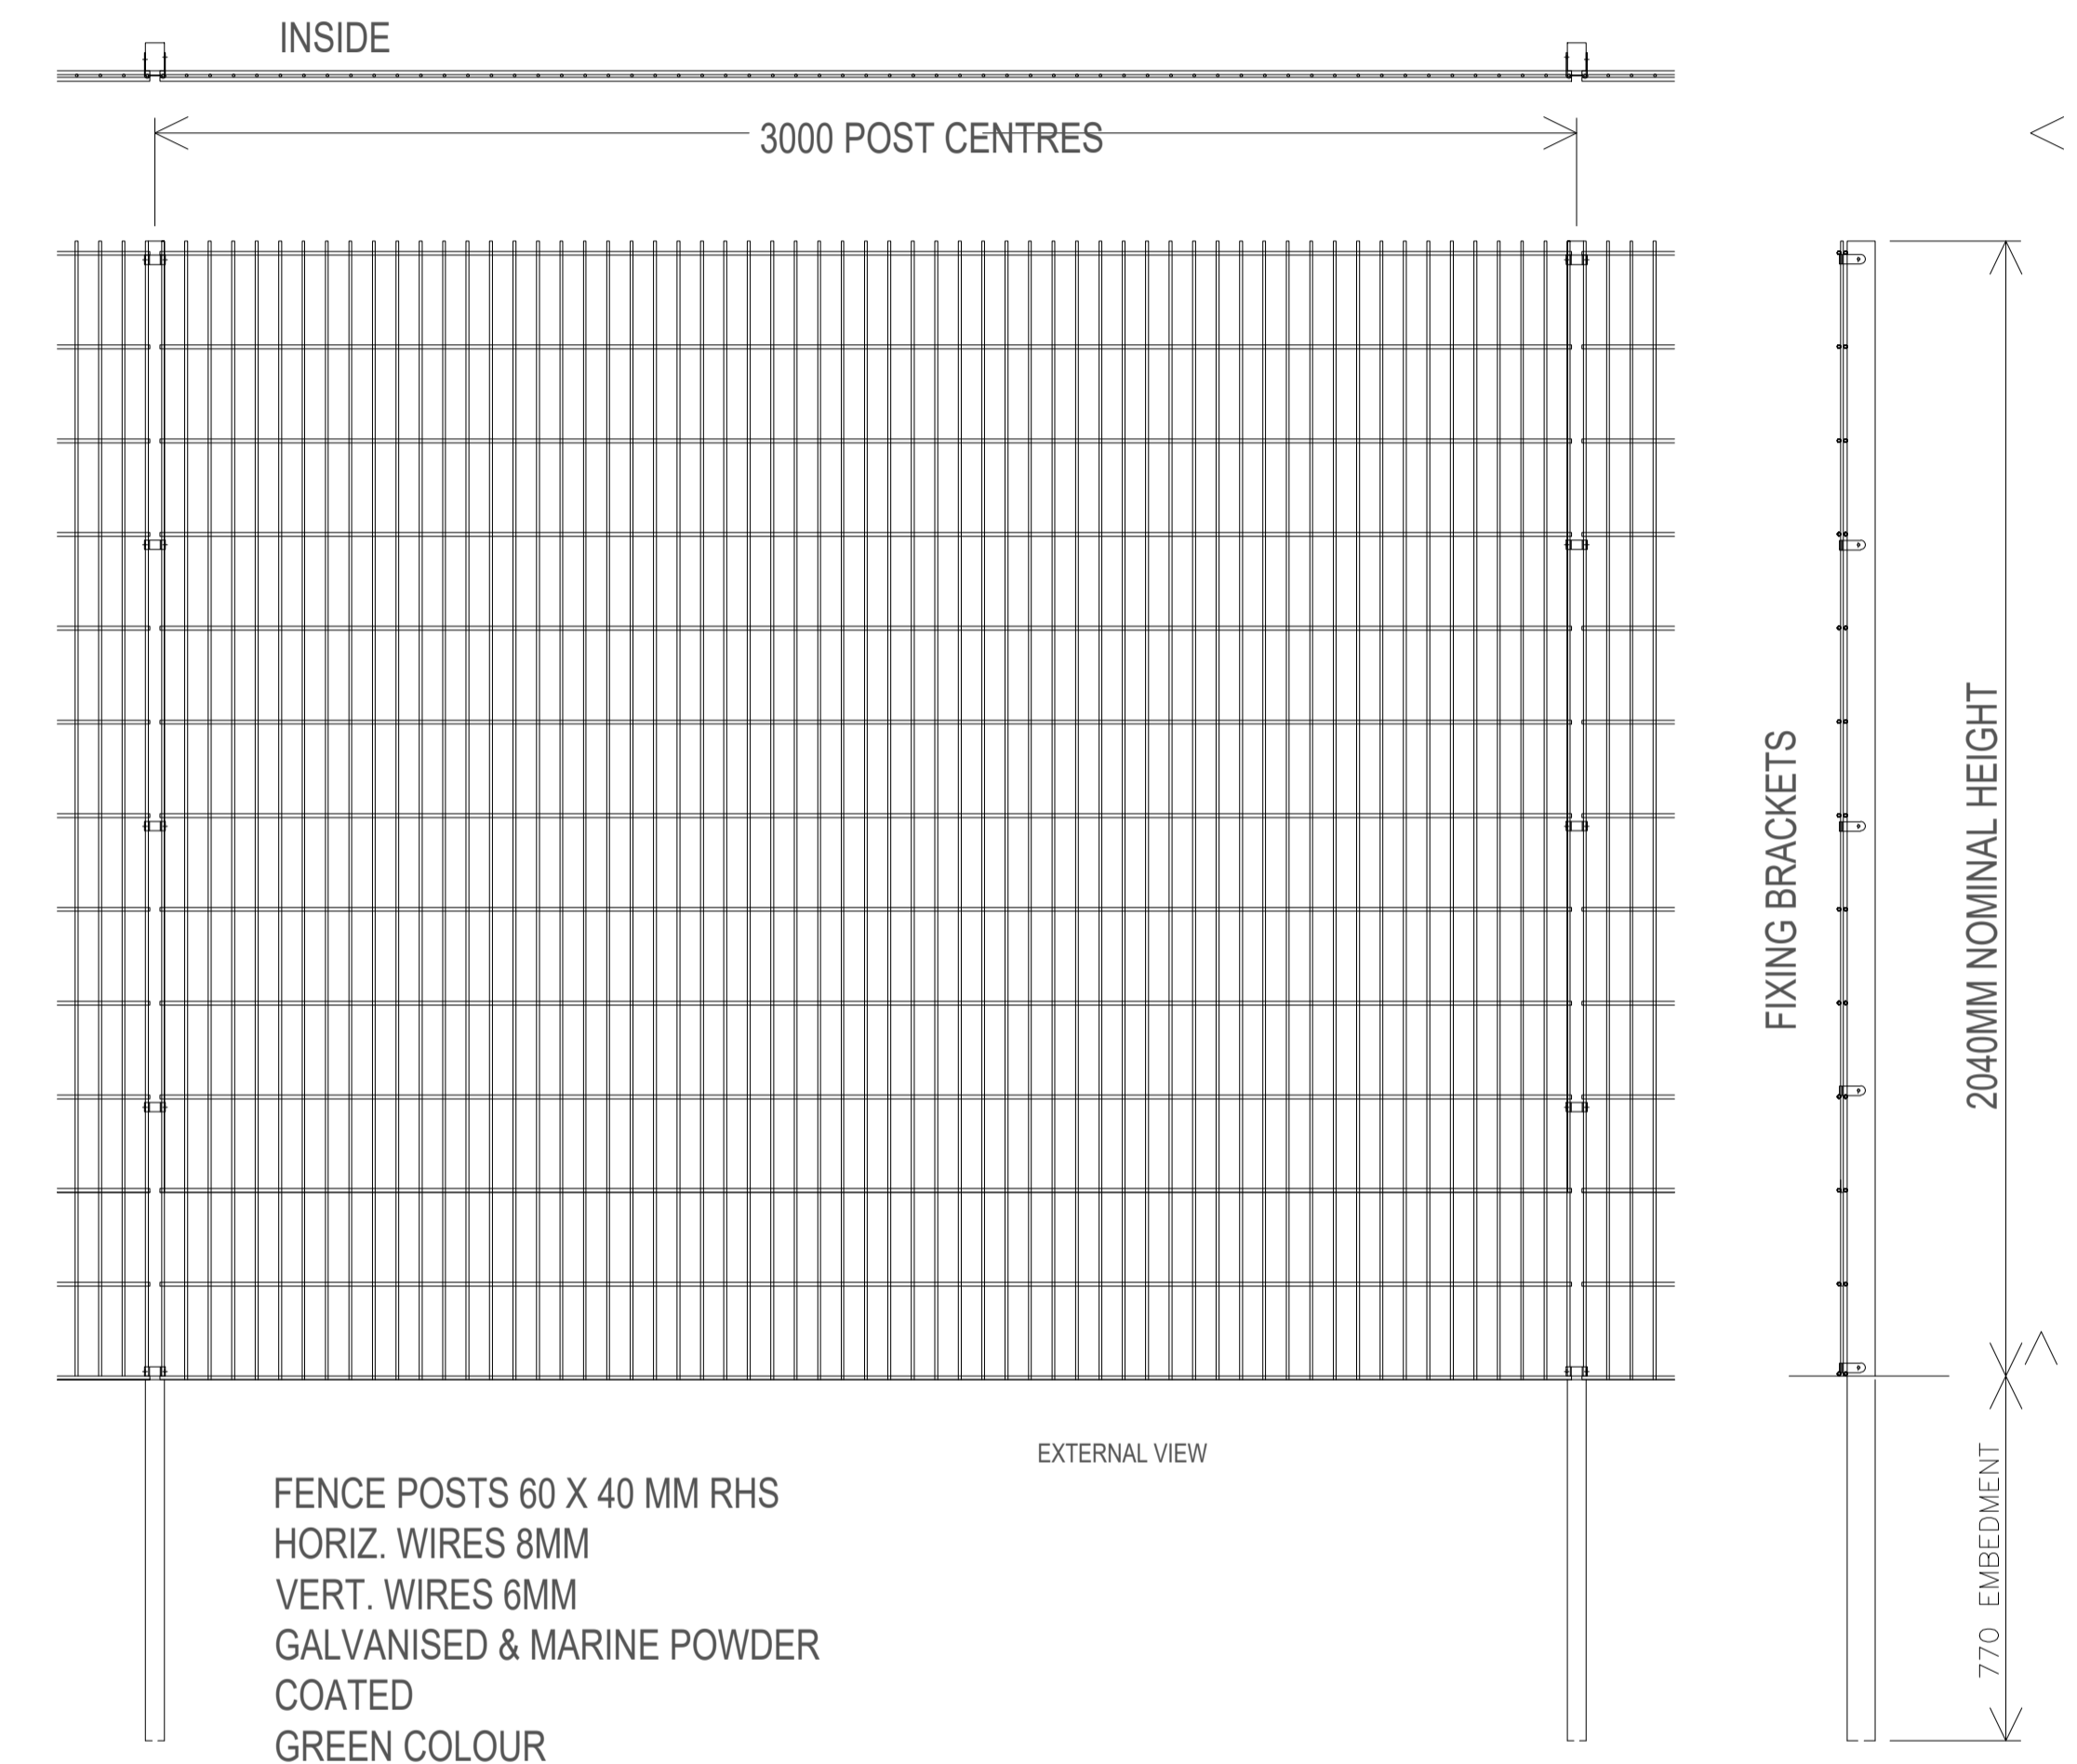

"GALVANISED AND MARINE POWDER COATED WELD MESH GATES WITH METAL POSTS"
 (JACKSONS EUROGUARD PLATFORM DOUBLE GATES OR SIMILAR)

FENCE POSTS 100X 100 MM RHS
 RAILS : 60 X 40 X 2 MM RHS
 STILES : 60 X 40 X 2 MM RHS
 BRACE : 60 X 40 X 2 MM RHS
 GALVANISED & MARINE POWDER
 COATED, GREEN COLOUR

"GALVANISED WELD MESH FENCING WITH METAL POSTS"
 (JACKSON'S EUROGUARD PLATFORM HEAVY DUTY FENCING OR SIMILAR)

PROPOSED PHOTO-VOLTAIC SOLAR FARM

LAND AT MORFA PINGETT, PINGED,
 KIDWELLY, CARMARTHENSHIRE
 SA16 0JE

COMPOUND SECURITY FENCE AND GATES

SCALE : 1/15 @ A1

DRAWING NO: SV/766A/4a JANUARY 2020