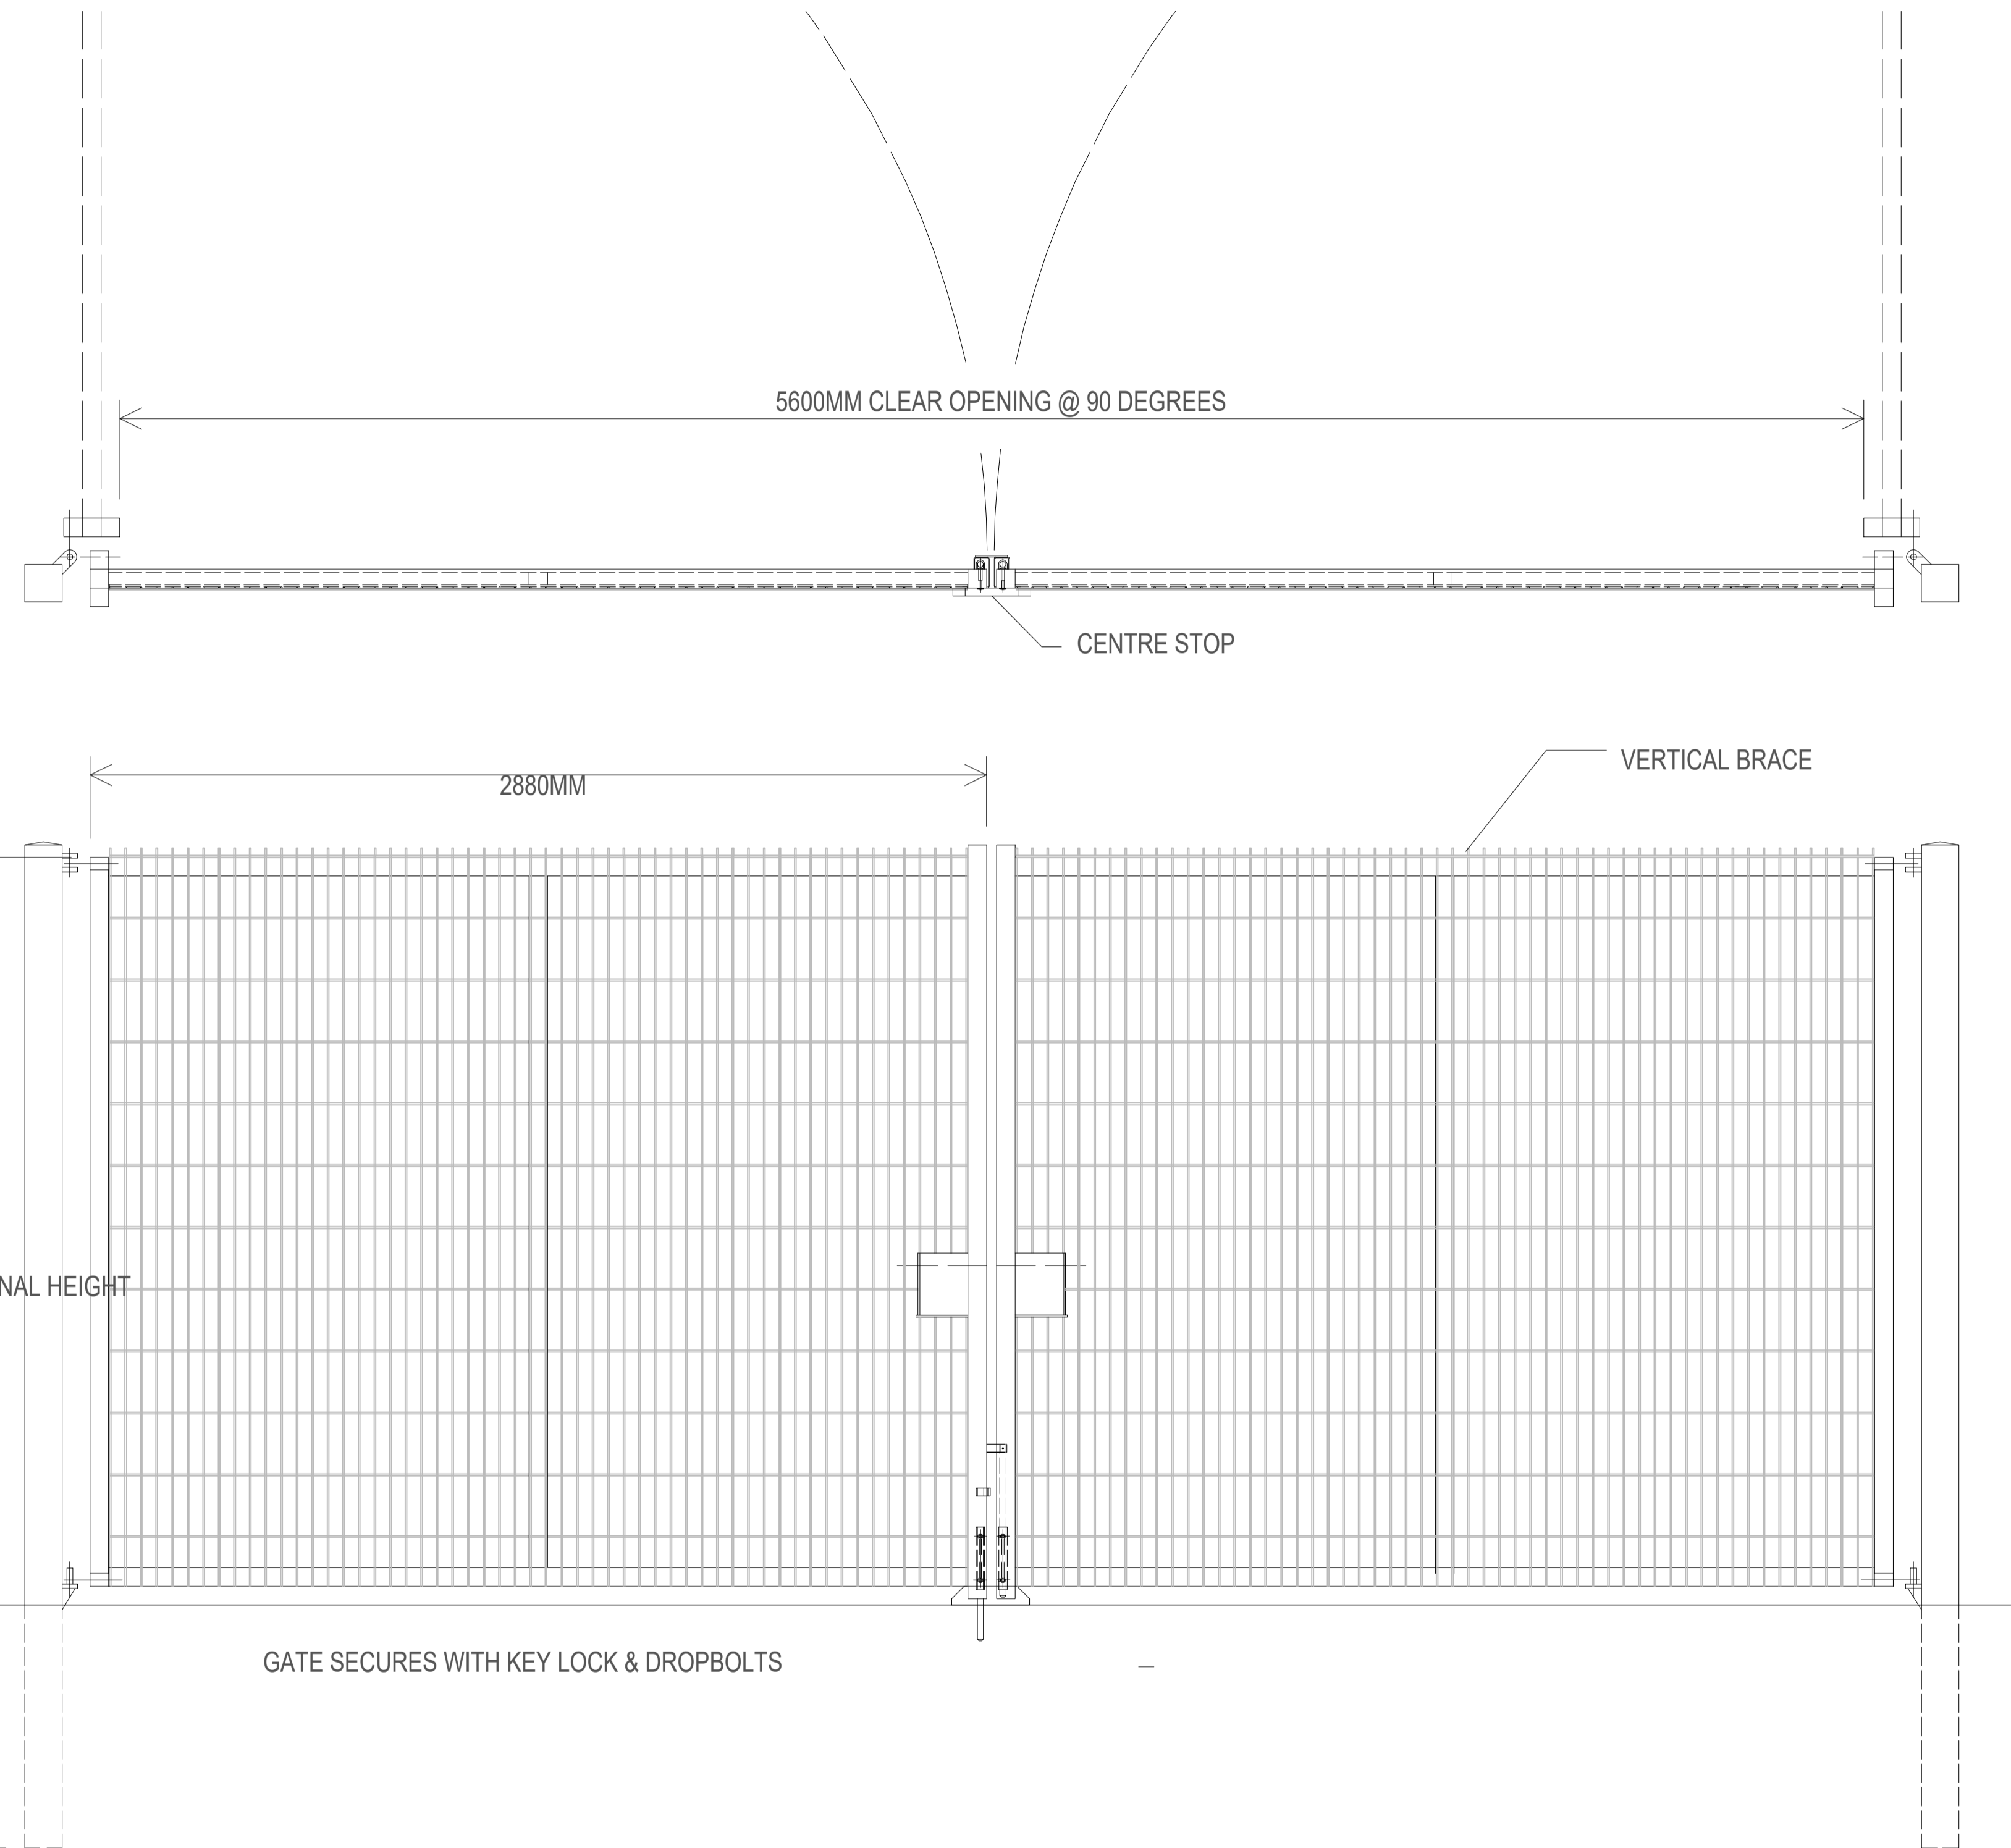

"GALVANISED AND MARINE POWDER COATED WELD MESH GATES WITH METAL POSTS"
 (JACKSONS EUROGUARD PLATFORM DOUBLE GATES OR SIMILAR)

FENCE POSTS 100X 100 MM RHS
 RAILS : 60 X 40 X 2 MM RHS
 STILES : 60 X 40 X 2 MM RHS
 BRACE : 60 X 40 X 2 MM RHS
 GALVANISED & MARINE POWDER
 COATED, GREEN COLOUR

"GALVANISED WELD MESH FENCING WITH METAL POSTS"
 (JACKSON'S EUROGUARD PLATFORM HEAVY DUTY FENCING OR SIMILAR)

PROPOSED PHOTO-VOLTAIC SOLAR FARM

LAND AT MORFA PINGETT, PINGED,
 KIDWELLY, CARMARTHENSHIRE
 SA16 0JE

COMPOUND SECURITY FENCE AND GATES

SCALE : 1/15 @ A1

DRAWING NO: SV/766A/4a JANUARY 2020