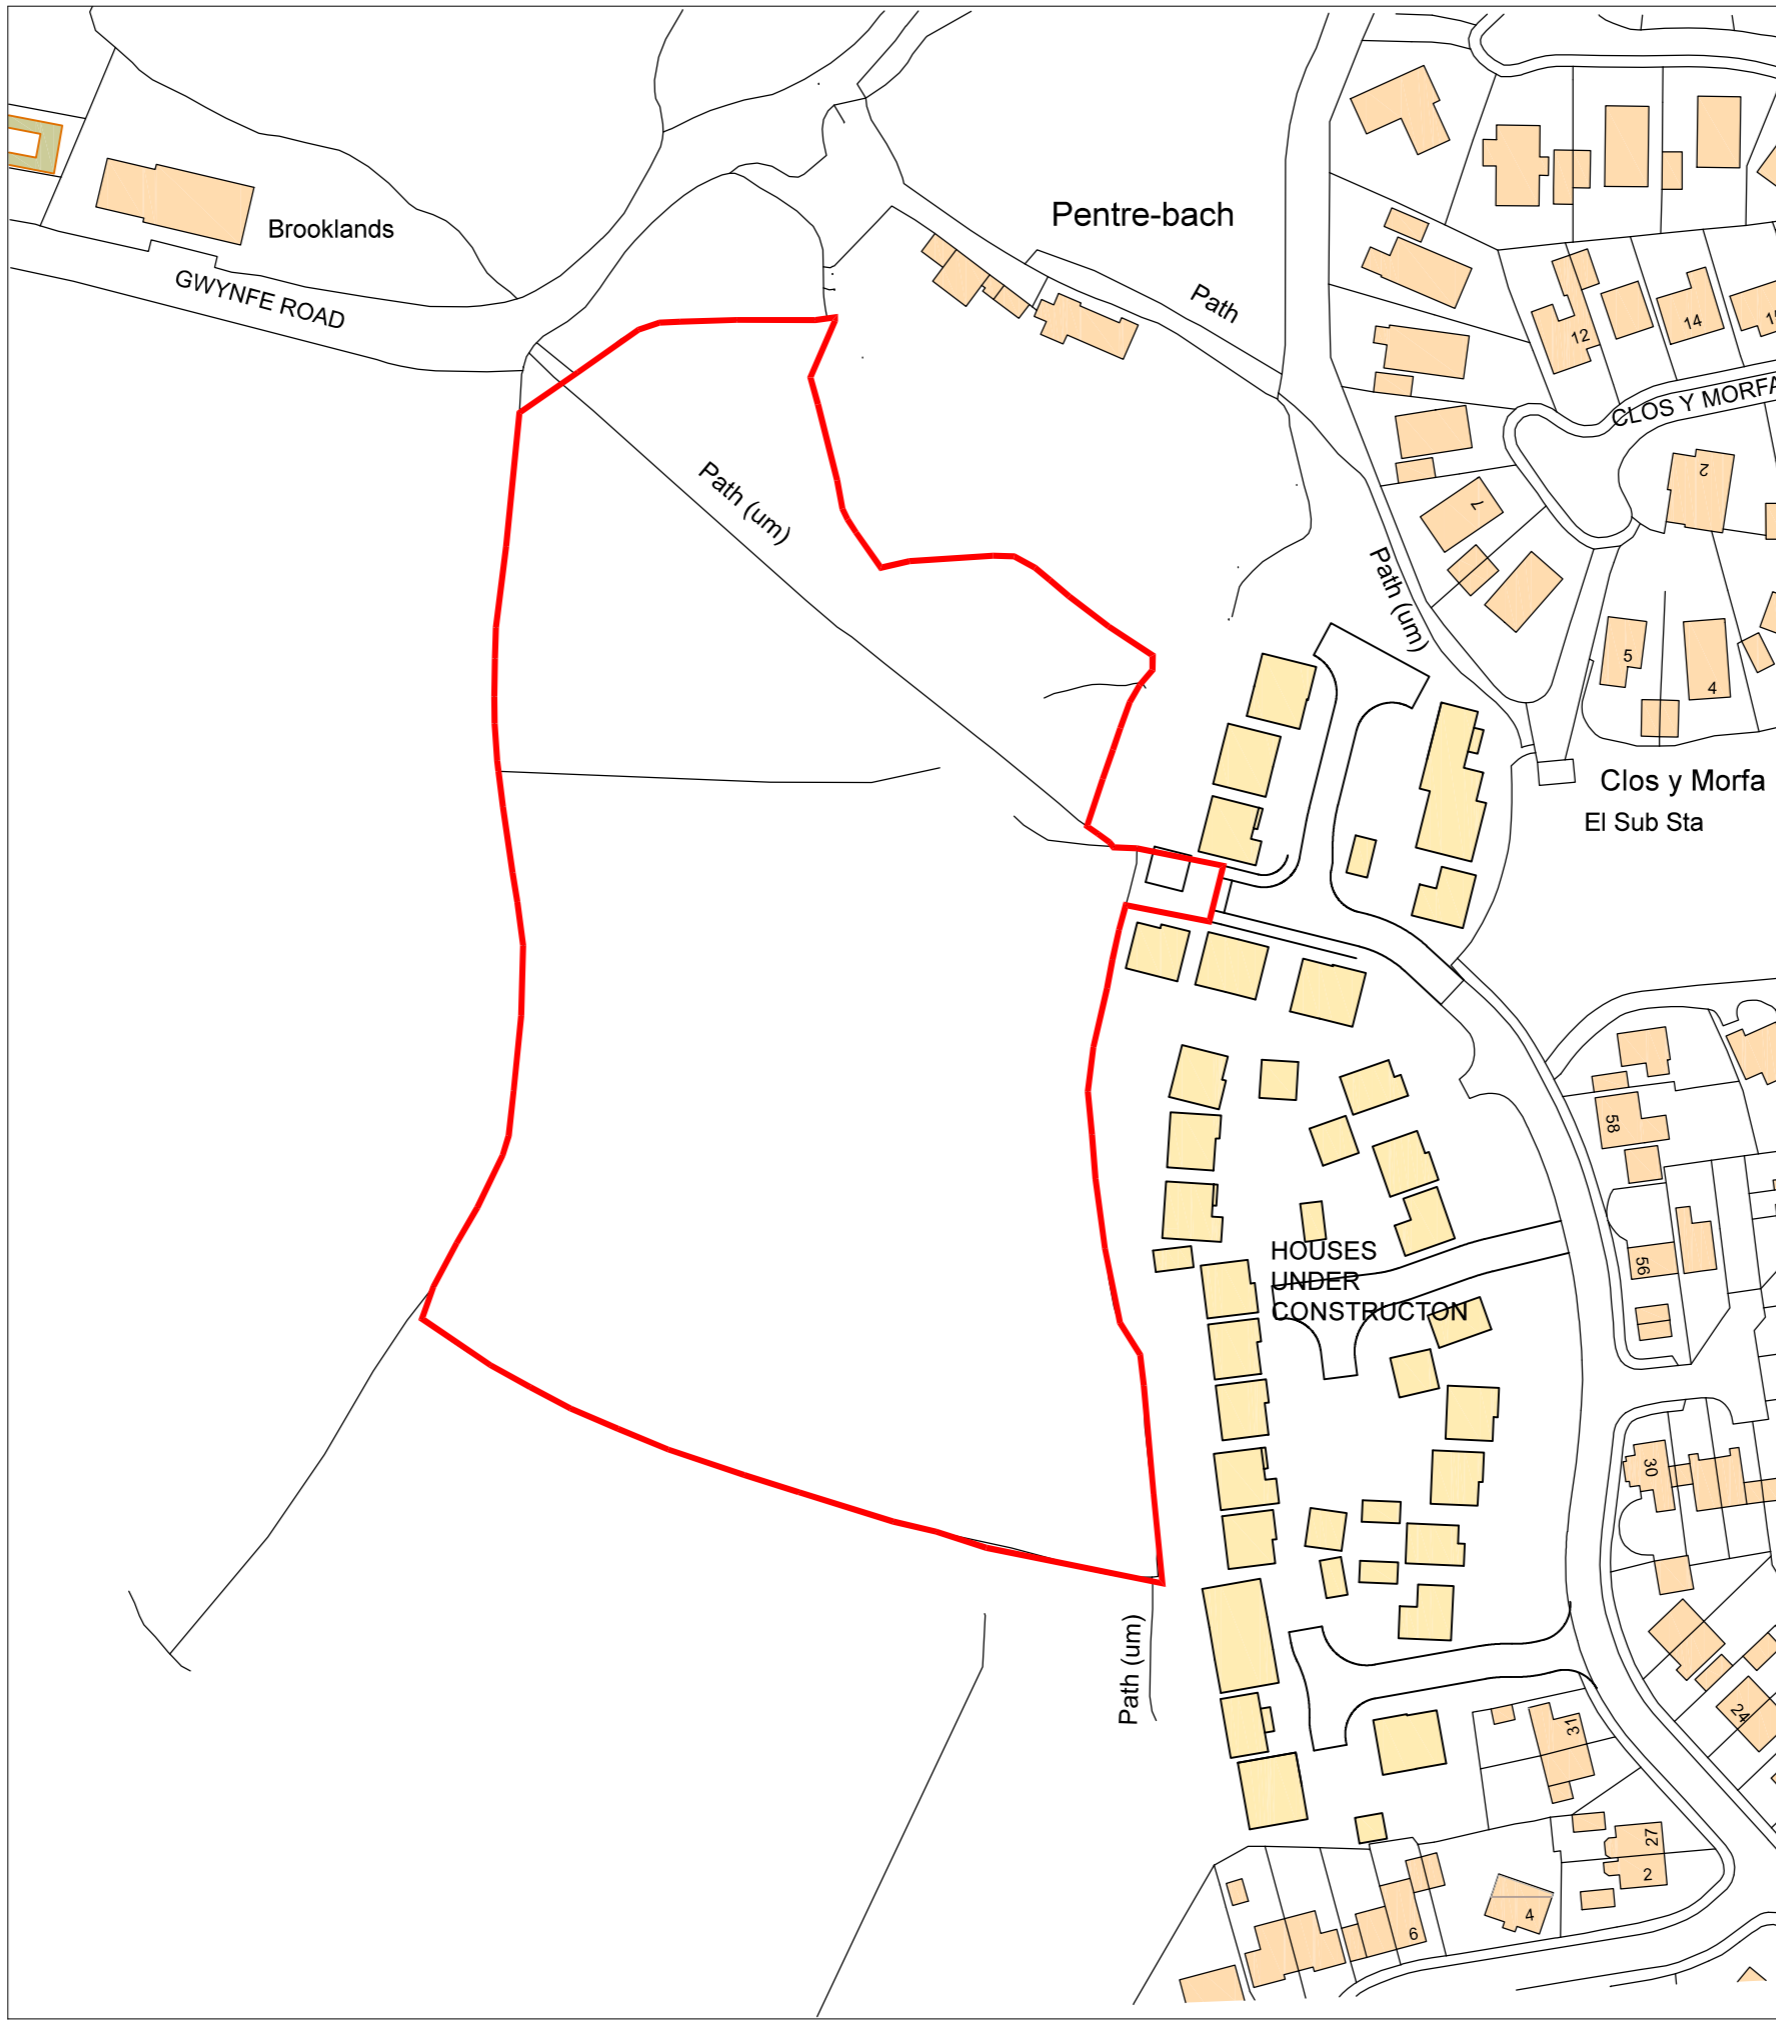

RESIDENTIAL DEVELOPMENT HEOL PENTREBACH SWANSEA

IN HOUSE
BUILDING
DESIGN

LOCATION PLAN

DRG NO: LOC01A
DATE: JAN 2018
SCALE: 1/1250@A3