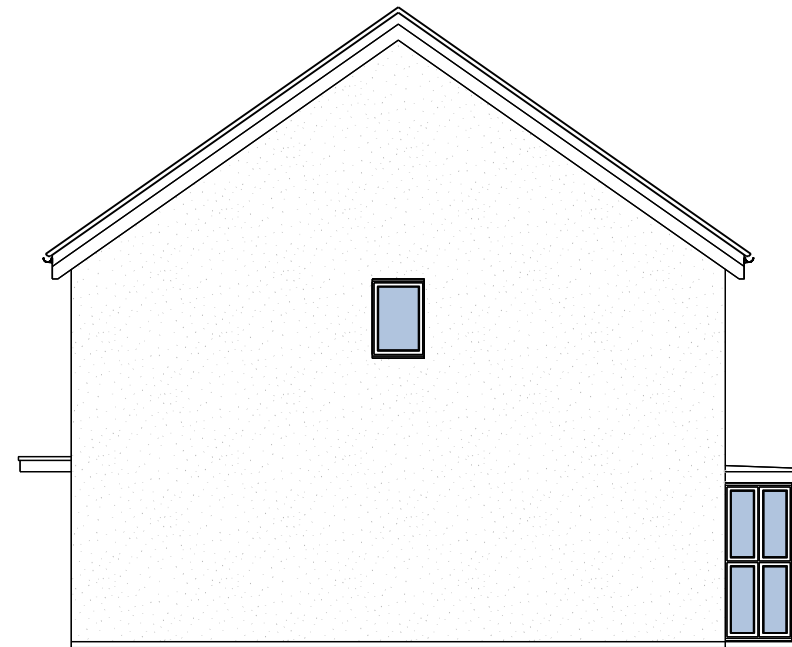

GENERAL NOTES

FRONT ELEVATION

SIDE ELEVATION

SIDE ELEVATION

REAR ELEVATION

Rev	Date	By	Comment
-----	------	----	---------

Project Title
**Thistleboon
Swansea**

Drawing Title
**Alveston
Elevations
(Render)**

Drawing Status

Drawn By IB	Checked By	Scales 1:100	Date Nov 2018
----------------	------------	-----------------	------------------

Project No. 1556	Drawing No. 204	Rev.
----------------------------	---------------------------	------