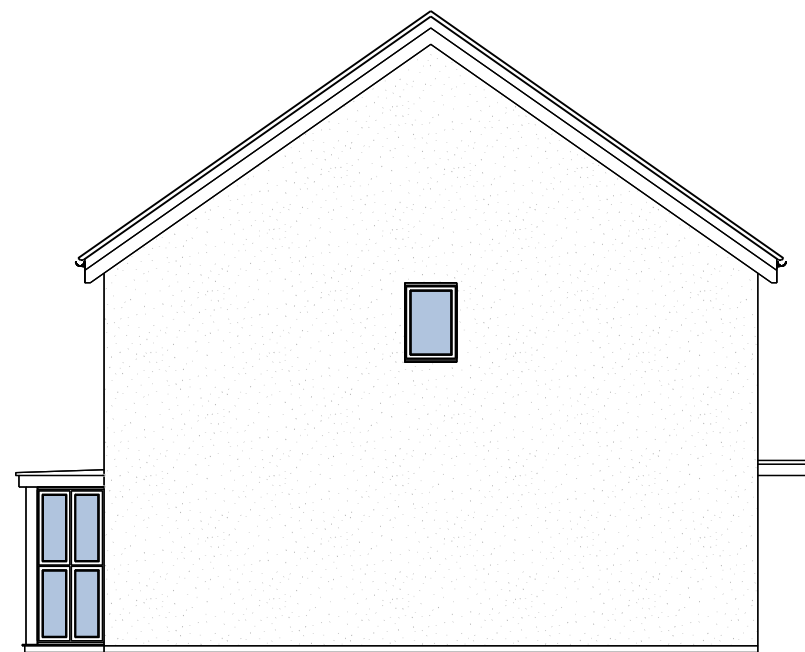

GENERAL NOTES

FRONT ELEVATION

SIDE ELEVATION

SIDE ELEVATION

REAR ELEVATION

Rev	Date	By	Comment
-----	------	----	---------

Project Title
**Thistleboon
Swansea**

Drawing Title
**Alveston
Elevations
(Render)**

Drawing Status

Drawn By IB	Checked By	Scales 1:100	Date Nov 2018
----------------	------------	-----------------	------------------

Project No. 1556	Drawing No. 204	Rev.
----------------------------	---------------------------	------