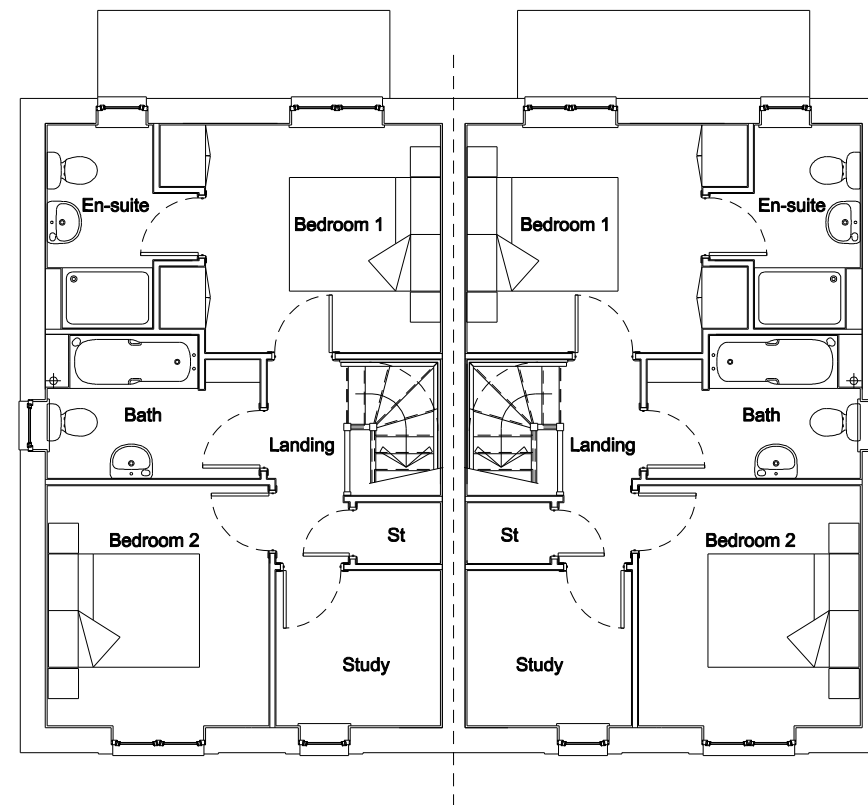

'AS' HAND

'OP' HAND

GROUND FLOOR PLAN

'AS' HAND

'OP' HAND

FIRST FLOOR PLAN

Rev	Date	By	Comment

COASTAL  
HOUSING GROUP  
in association with  
EDENSTONE HOMES LTD

Project Title  
**Thistleboon  
Swansea**

Drawing Title  
**Alveston  
Plans**

Drawing Status

Drawn By IB	Checked By	Scales 1:100	Date Nov 2018
----------------	------------	-----------------	------------------