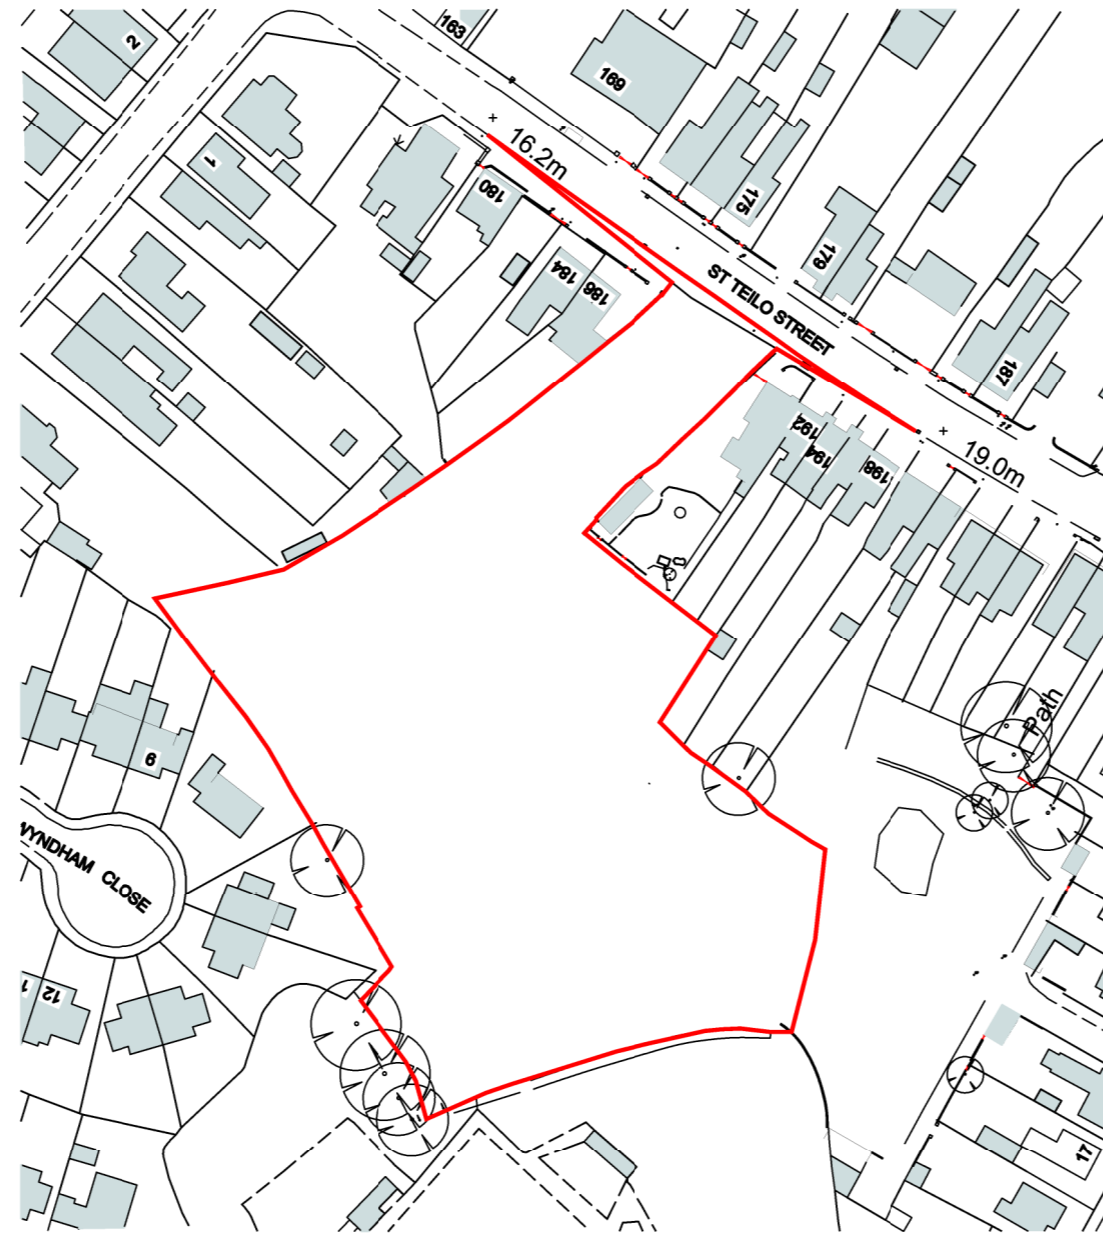

RESIDENTIAL DEVELOPMENT  
**ST TELIO STREET**  
PONTARDDULAIS

IN HOUSE  
BUILDING  
DESIGN

**LOCATION PLAN**

DRG NO: LOC01  
DATE: DEC 2017  
SCALE: 1/1250@A3