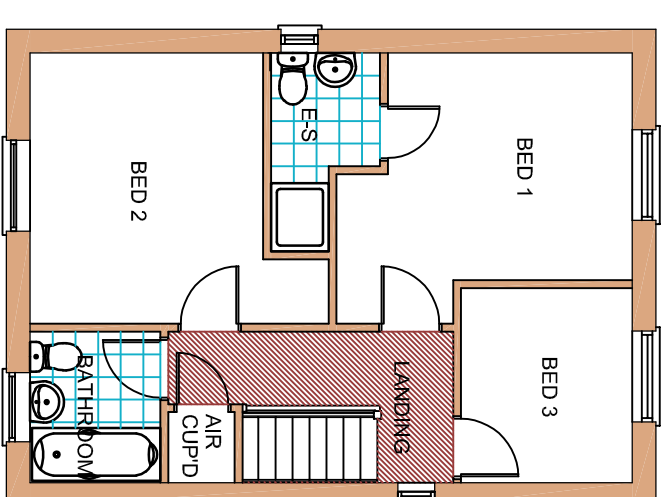

RESIDENTIAL DEVELOPMENT  
**ST TELLIO STREET**  
 PONTARDDULAIS

HOUSE TYPE: 975 - PLOTS 6, 8 & 9

DRG NO: HT975/01  
 DATE: NOV 2017  
 SCALE: 1/100@A3