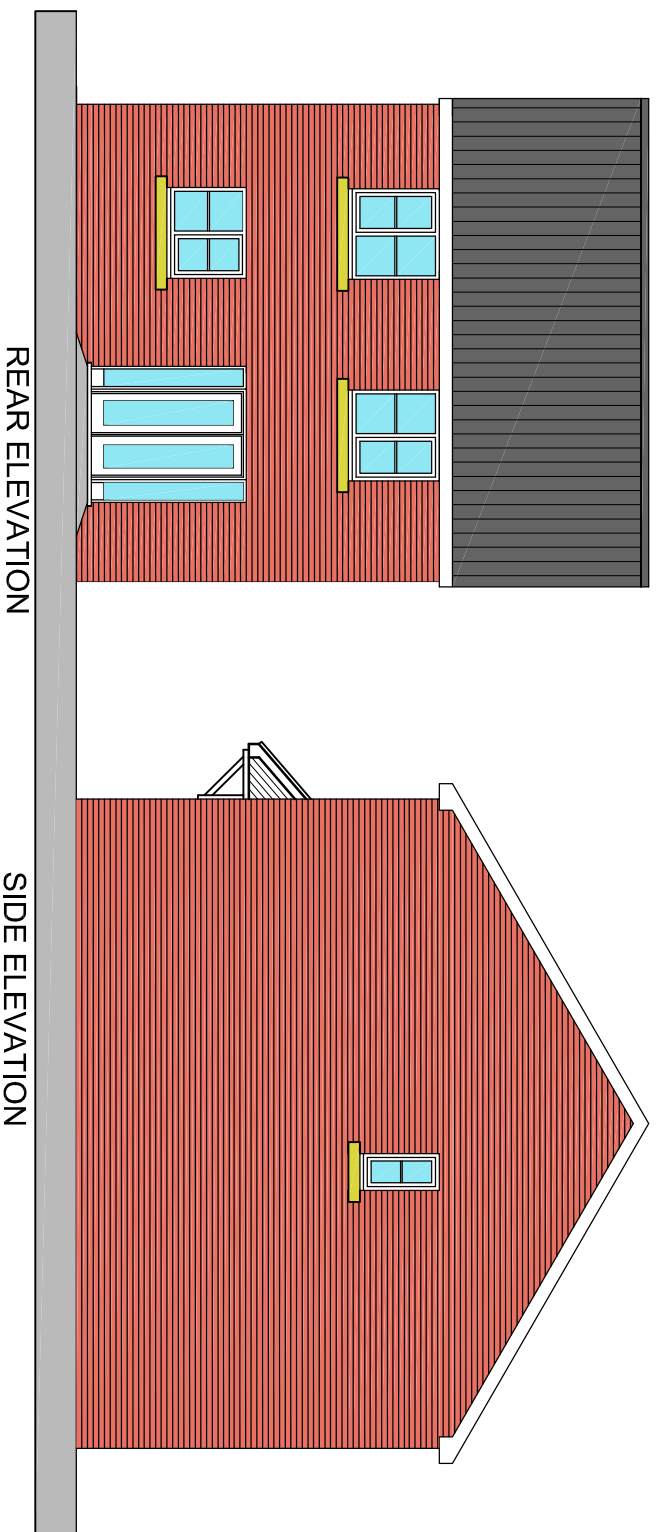

RESIDENTIAL DEVELOPMENT  
**ST TELLIO STREET**  
 PONTARDDULAIS

HOUSE TYPE: 975 - PLOTS 6, 8 & 9

DRG NO: HT975/01  
 DATE: NOV 2017  
 SCALE: 1/100@A3