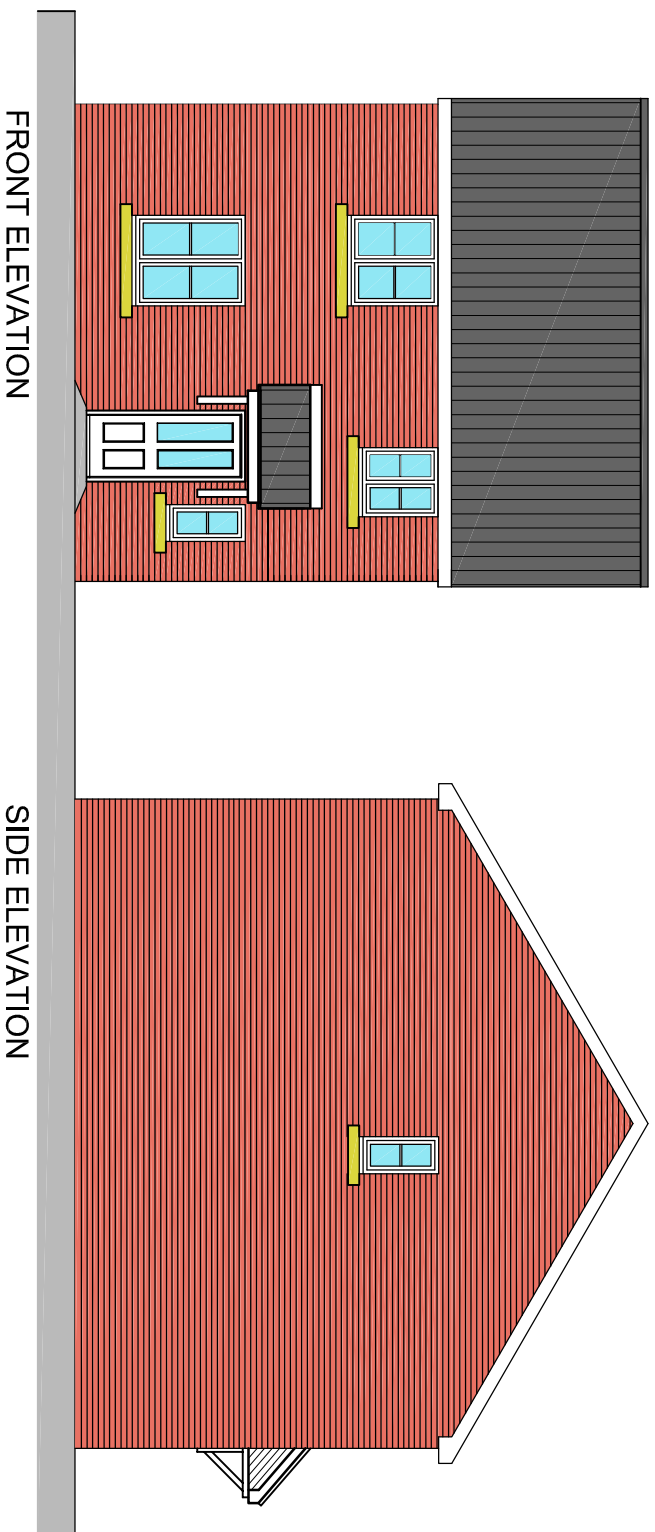

RESIDENTIAL DEVELOPMENT  
**ST TELLIO STREET**  
 PONTARDDULAIS

HOUSE TYPE: 975 - PLOTS 6, 8 & 9

DRG NO: HT975/01  
 DATE: NOV 2017  
 SCALE: 1/100@A3