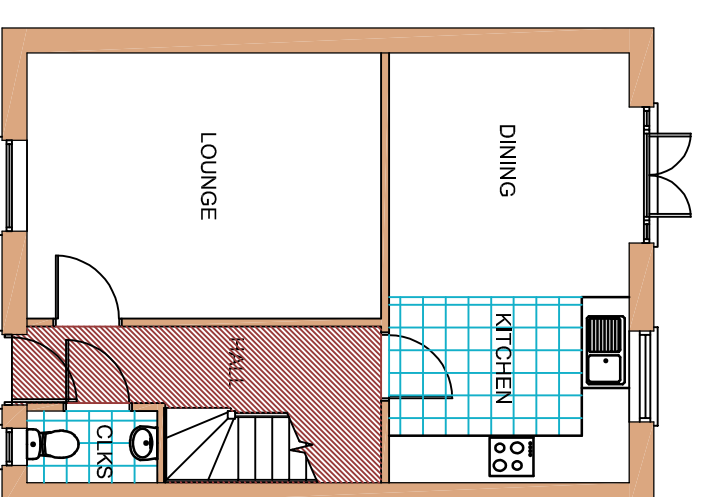

RESIDENTIAL DEVELOPMENT  
**ST TELLIO STREET**  
 PONTARDDULAIS

HOUSE TYPE: 975 - PLOTS 6, 8 & 9

DRG NO: HT975/01  
 DATE: NOV 2017  
 SCALE: 1/100@A3