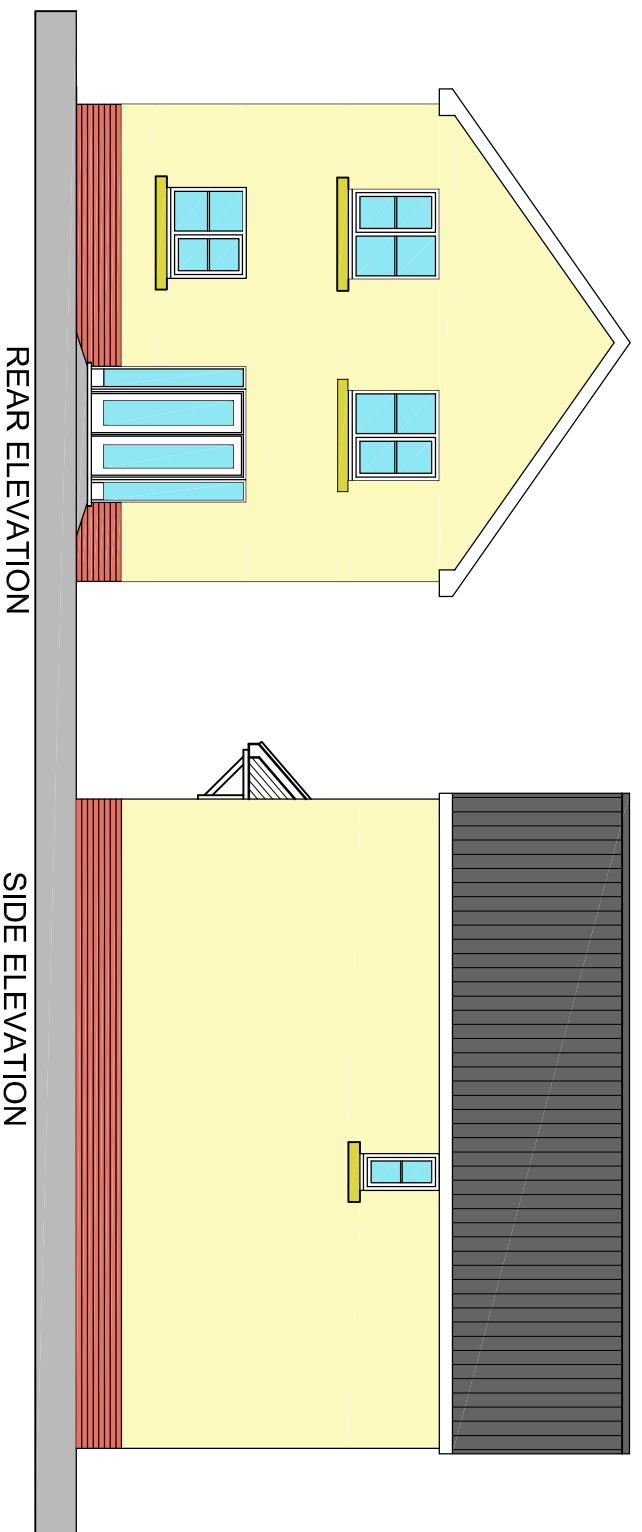

RESIDENTIAL DEVELOPMENT
ST TELLIO STREET
 PONTARDDULAIS

HOUSE TYPE: 975 - PLOTS 7 & 10

DRG NO: HT975/02
 DATE: NOV 2017
 SCALE: 1/100@A3