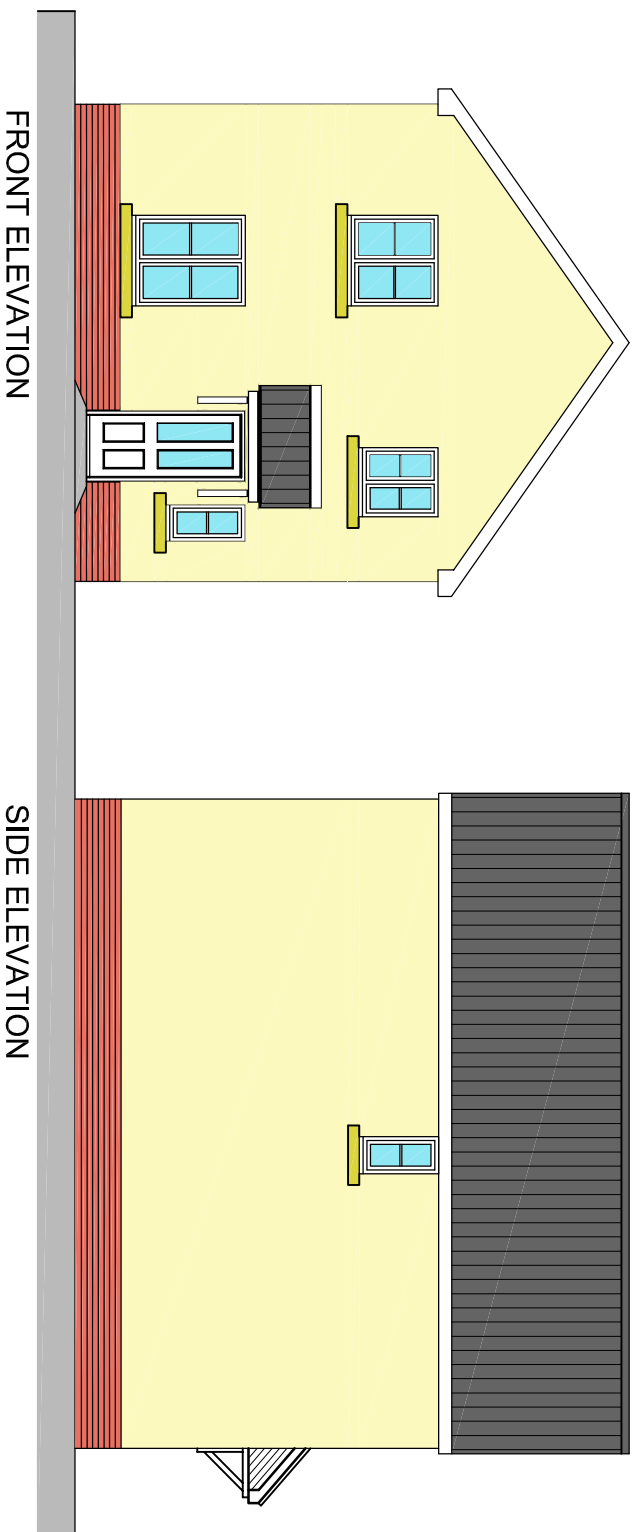

RESIDENTIAL DEVELOPMENT
ST TELLIO STREET
 PONTARDDULAIS

HOUSE TYPE: 975 - PLOTS 7 & 10

DRG NO: HT975/02
 DATE: NOV 2017
 SCALE: 1/100@A3