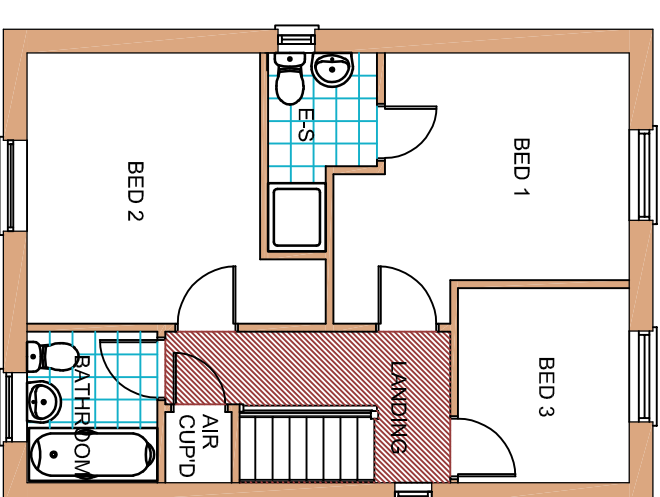

RESIDENTIAL DEVELOPMENT
ST TELLIO STREET
 PONTARDDULAIS

HOUSE TYPE: 975 - PLOTS 7 & 10

DRG NO: HT975/02
 DATE: NOV 2017
 SCALE: 1/100@A3