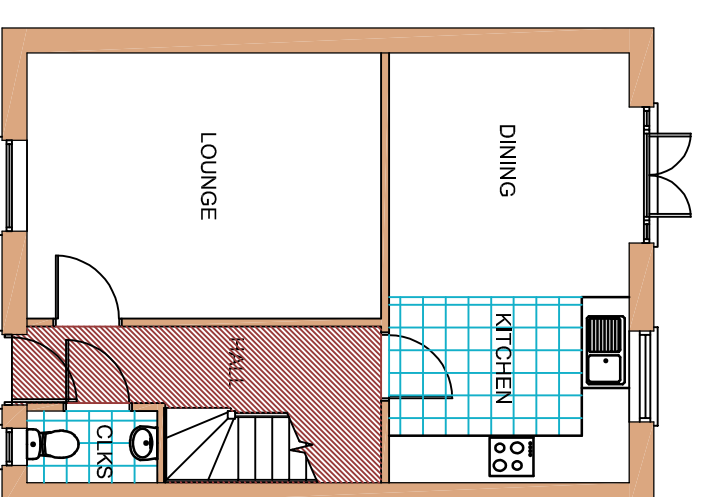

RESIDENTIAL DEVELOPMENT
ST TELLIO STREET
 PONTARDDULAIS

HOUSE TYPE: 975 - PLOTS 7 & 10

DRG NO: HT975/02
 DATE: NOV 2017
 SCALE: 1/100@A3