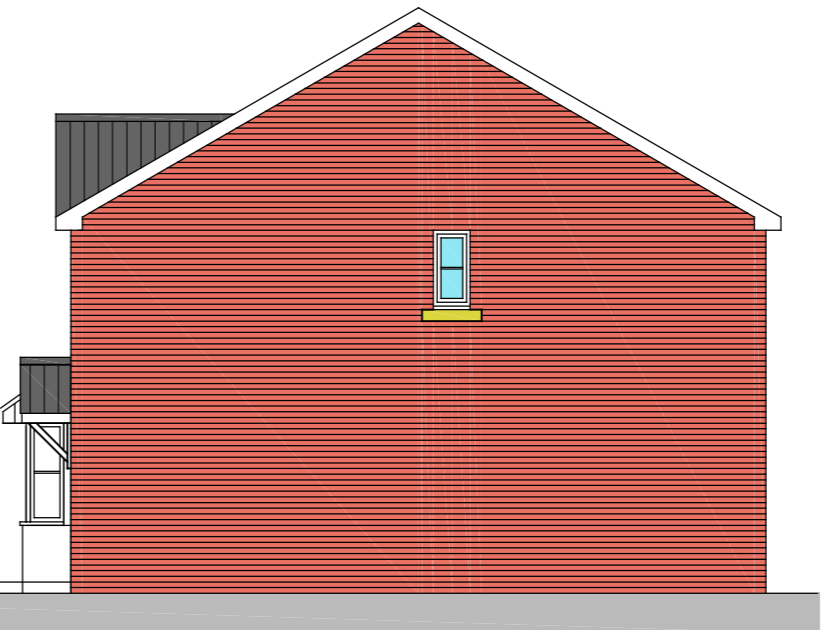

RESIDENTIAL DEVELOPMENT  
**ST TELIO STREET**  
 PONTARDDULAIS

GROUND FLOOR PLAN

FRONT ELEVATION

SIDE ELEVATION

FIRST FLOOR PLAN

REAR ELEVATION

SIDE ELEVATION

DRG NO: HT1050/01  
 DATE: NOV 2017  
 SCALE: 1/100@A3

HOUSE TYPE: 1150 - PLOTS 4, 12 & 13