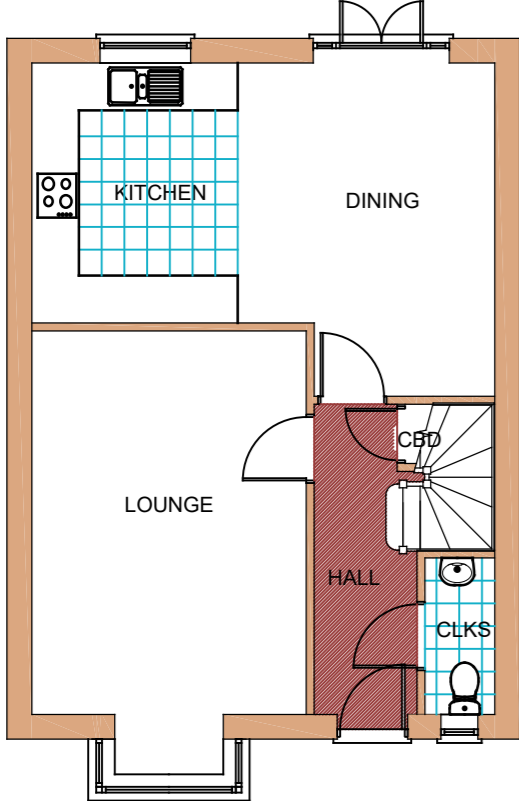

RESIDENTIAL DEVELOPMENT  
**ST TELIO STREET**  
 PONTARDDULAIS

GROUND FLOOR PLAN

FRONT ELEVATION

SIDE ELEVATION

FIRST FLOOR PLAN

REAR ELEVATION

SIDE ELEVATION

DRG NO: HT1050/01  
 DATE: NOV 2017  
 SCALE: 1/100@A3

HOUSE TYPE: 1150 - PLOTS 4, 12 & 13