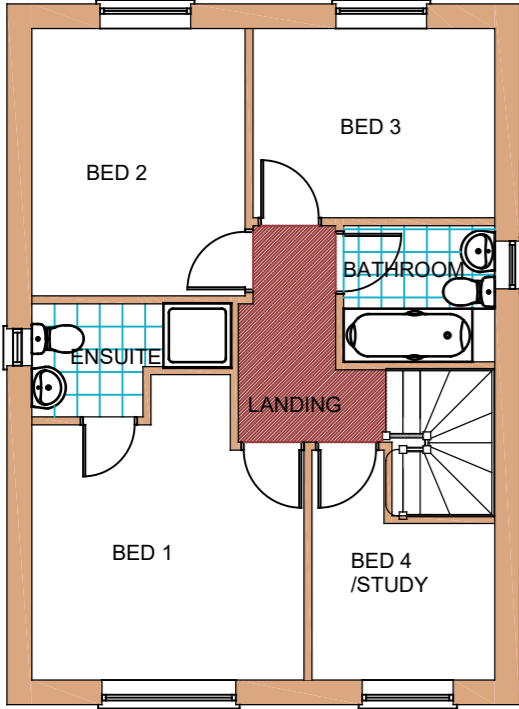

RESIDENTIAL DEVELOPMENT  
**ST TELIO STREET**  
 PONTARDDULAIS

GROUND FLOOR PLAN

FRONT ELEVATION

SIDE ELEVATION

FIRST FLOOR PLAN

REAR ELEVATION

SIDE ELEVATION

DRG NO: HT1050/01  
 DATE: NOV 2017  
 SCALE: 1/100@A3

HOUSE TYPE: 1150 - PLOTS 4, 12 & 13