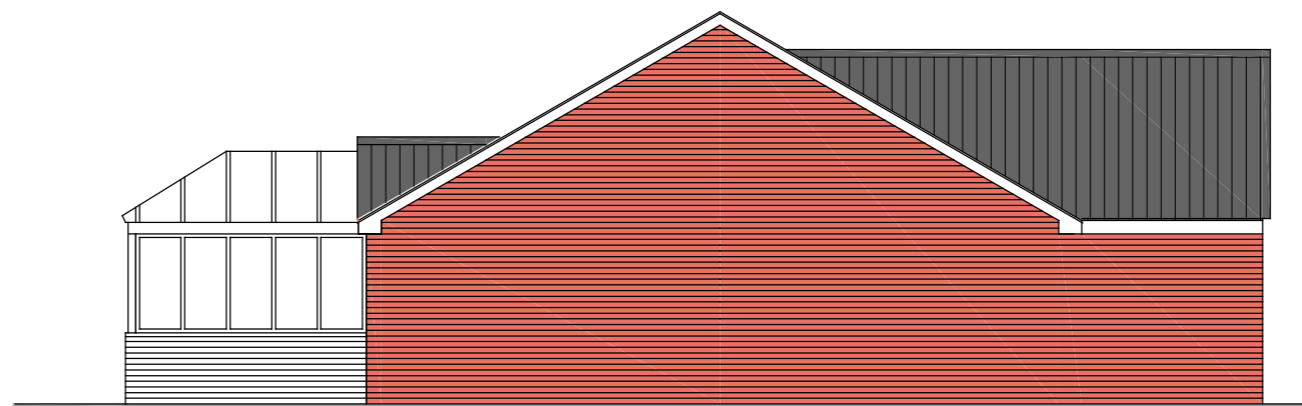

RESIDENTIAL DEVELOPMENT ST TELIO STREET PONTARDDULAIS

IN HOUSE
BUILDING
DESIGN

FRONT ELEVATION

SIDE ELEVATION

REAR ELEVATION

SIDE ELEVATION

DRG NO: HT880/01
DATE: NOV 2017
SCALE: 1/100@A3

HOUSE TYPE: 880 - PLOT 3