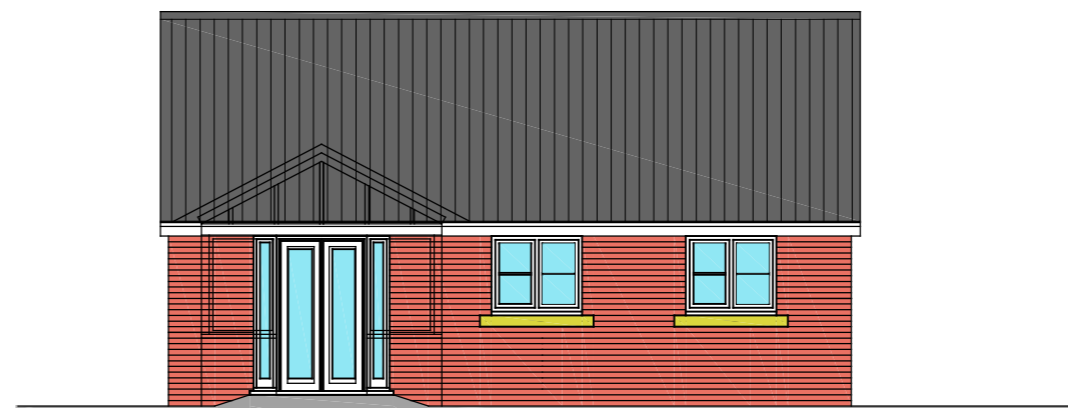

RESIDENTIAL DEVELOPMENT ST TELIO STREET PONTARDDULAIS

IN HOUSE
BUILDING
DESIGN

FRONT ELEVATION

SIDE ELEVATION

REAR ELEVATION

SIDE ELEVATION

DRG NO: HT880/01
DATE: NOV 2017
SCALE: 1/100@A3

HOUSE TYPE: 880 - PLOT 3