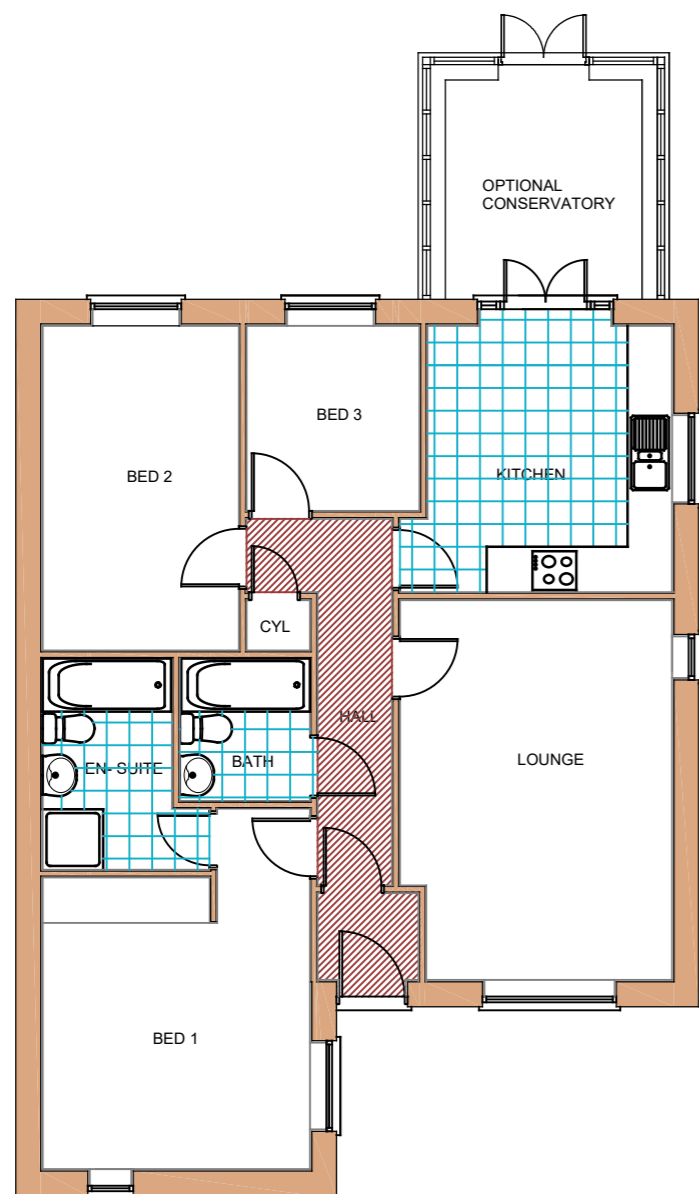

RESIDENTIAL DEVELOPMENT ST TELIO STREET PONTARDDULAIS

IN HOUSE
BUILDING
DESIGN

FRONT ELEVATION

SIDE ELEVATION

REAR ELEVATION

SIDE ELEVATION

DRG NO: HT880/01
DATE: NOV 2017
SCALE: 1/100@A3

HOUSE TYPE: 880 - PLOT 3