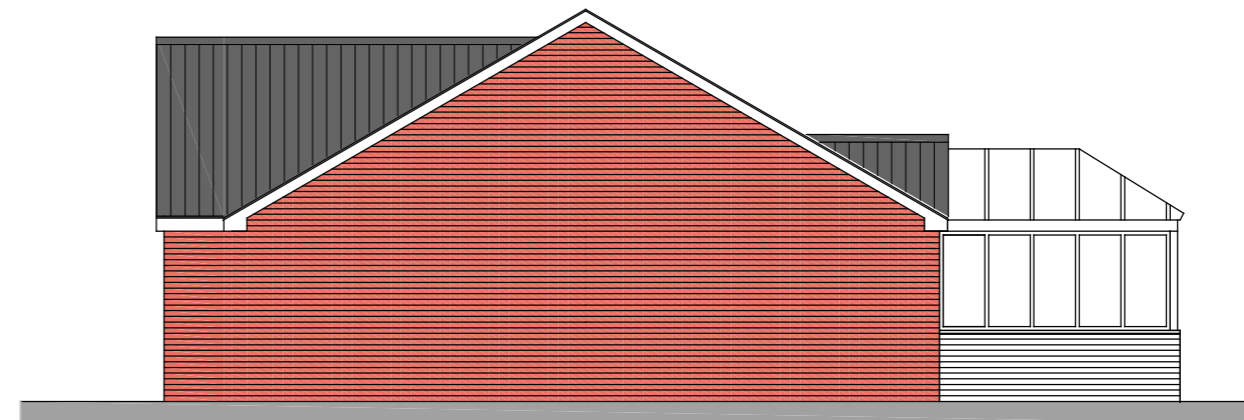

RESIDENTIAL DEVELOPMENT
ST TELIO STREET
PONTARDDULAIS

IN HOUSE
BUILDING
DESIGN

FRONT ELEVATION

SIDE ELEVATION

REAR ELEVATION

SIDE ELEVATION

DRG NO: HT850/01
DATE: NOV 2017
SCALE: 1/100@A3

HOUSE TYPE: 850 - PLOTS 15, 17, 18, 19 & 20