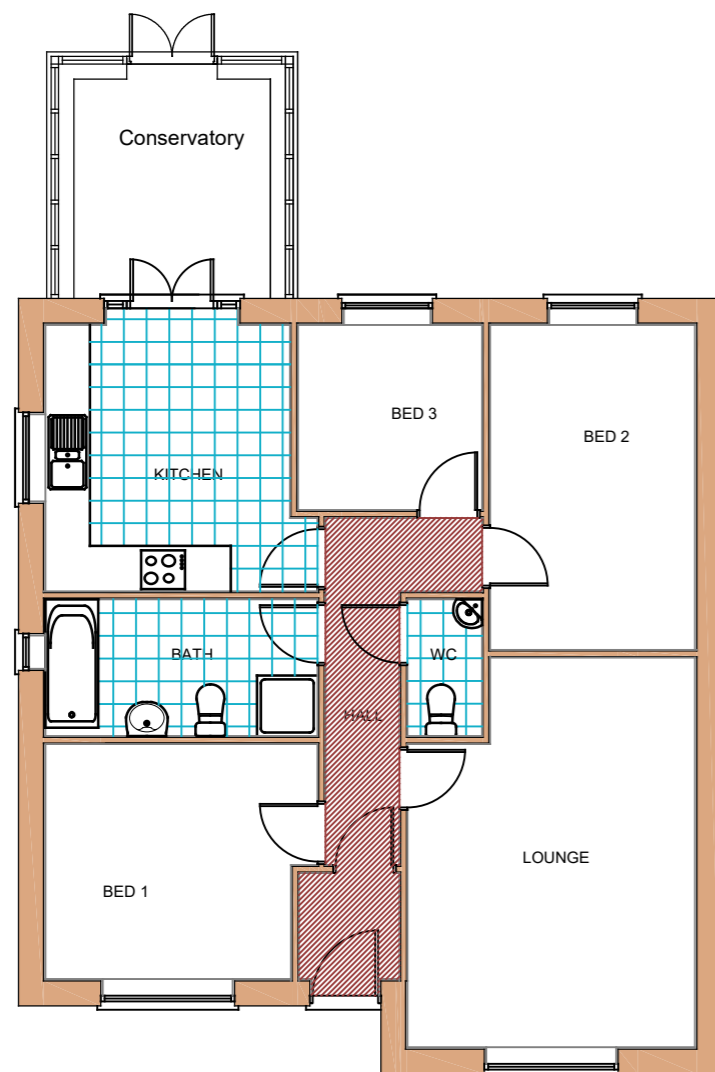

RESIDENTIAL DEVELOPMENT
ST TELIO STREET
PONTARDDULAIS

IN HOUSE
BUILDING
DESIGN

FRONT ELEVATION

SIDE ELEVATION

REAR ELEVATION

SIDE ELEVATION

DRG NO: HT850/01
DATE: NOV 2017
SCALE: 1/100@A3

HOUSE TYPE: 850 - PLOTS 15, 17, 18, 19 & 20