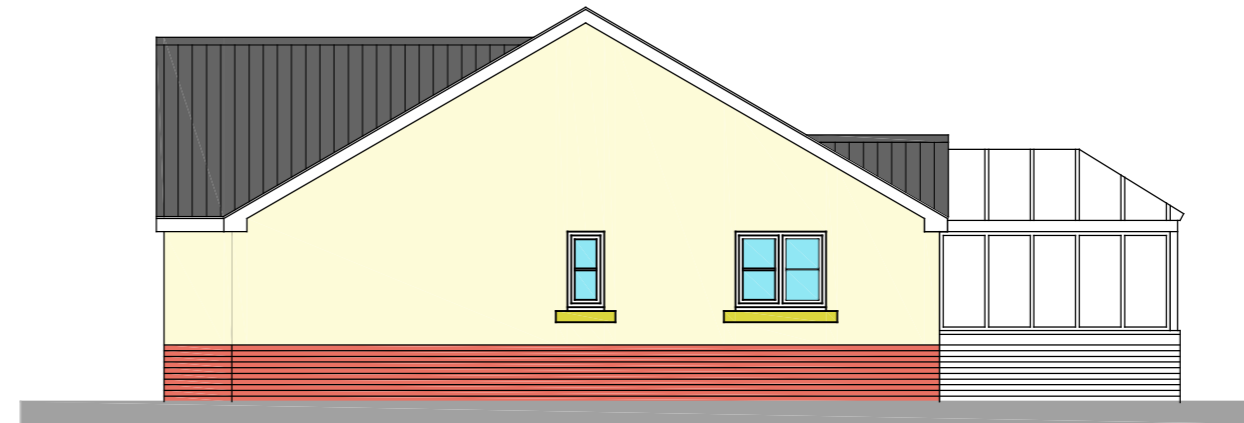

RESIDENTIAL DEVELOPMENT  
**ST TELIO STREET**  
PONTARDDULAIS

IN HOUSE  
BUILDING  
DESIGN

FRONT ELEVATION

SIDE ELEVATION

REAR ELEVATION

SIDE ELEVATION

DRG NO: HT850/02  
DATE: NOV 2017  
SCALE: 1/100@A3

HOUSE TYPE: 850 - PLOTS 14 & 16