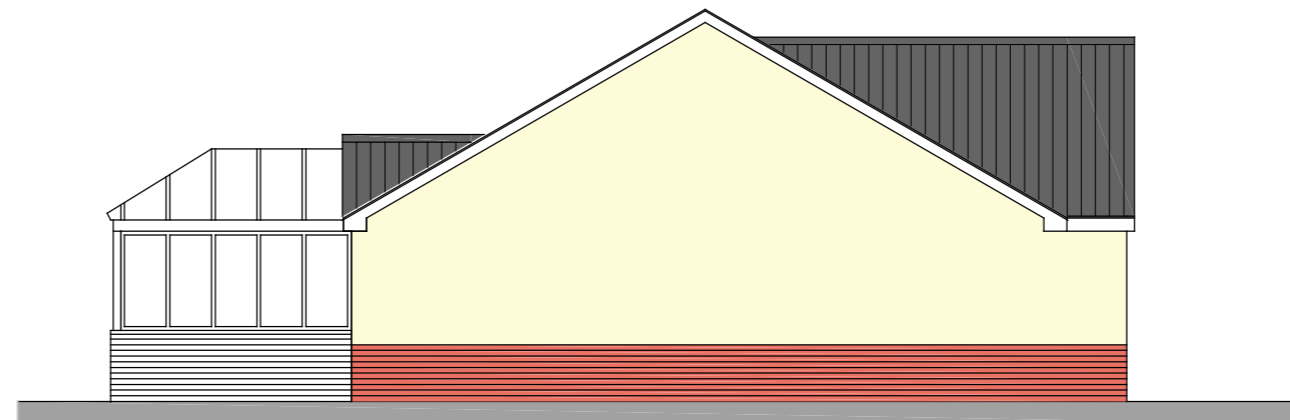

RESIDENTIAL DEVELOPMENT  
**ST TELIO STREET**  
PONTARDDULAIS

IN HOUSE  
BUILDING  
DESIGN

FRONT ELEVATION

SIDE ELEVATION

REAR ELEVATION

SIDE ELEVATION

DRG NO: HT850/02  
DATE: NOV 2017  
SCALE: 1/100@A3

HOUSE TYPE: 850 - PLOTS 14 & 16