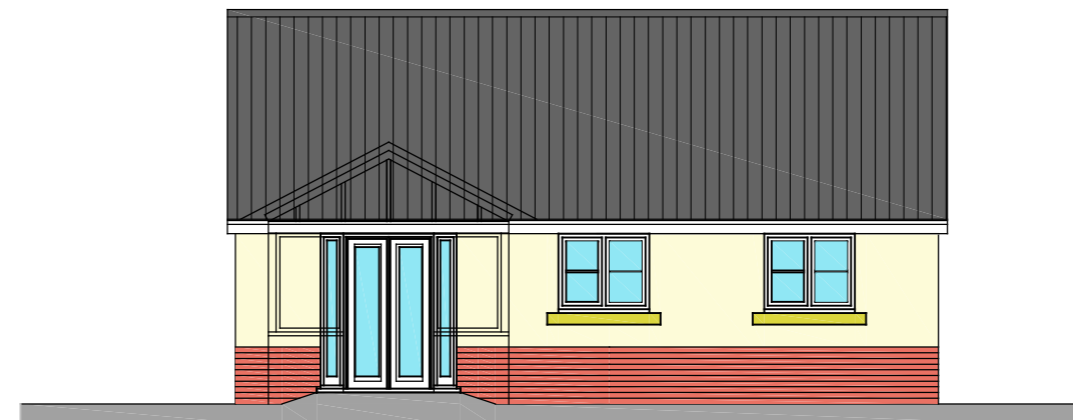

RESIDENTIAL DEVELOPMENT  
**ST TELIO STREET**  
PONTARDDULAIS

IN HOUSE  
BUILDING  
DESIGN

FRONT ELEVATION

SIDE ELEVATION

REAR ELEVATION

SIDE ELEVATION

DRG NO: HT850/02  
DATE: NOV 2017  
SCALE: 1/100@A3

HOUSE TYPE: 850 - PLOTS 14 & 16