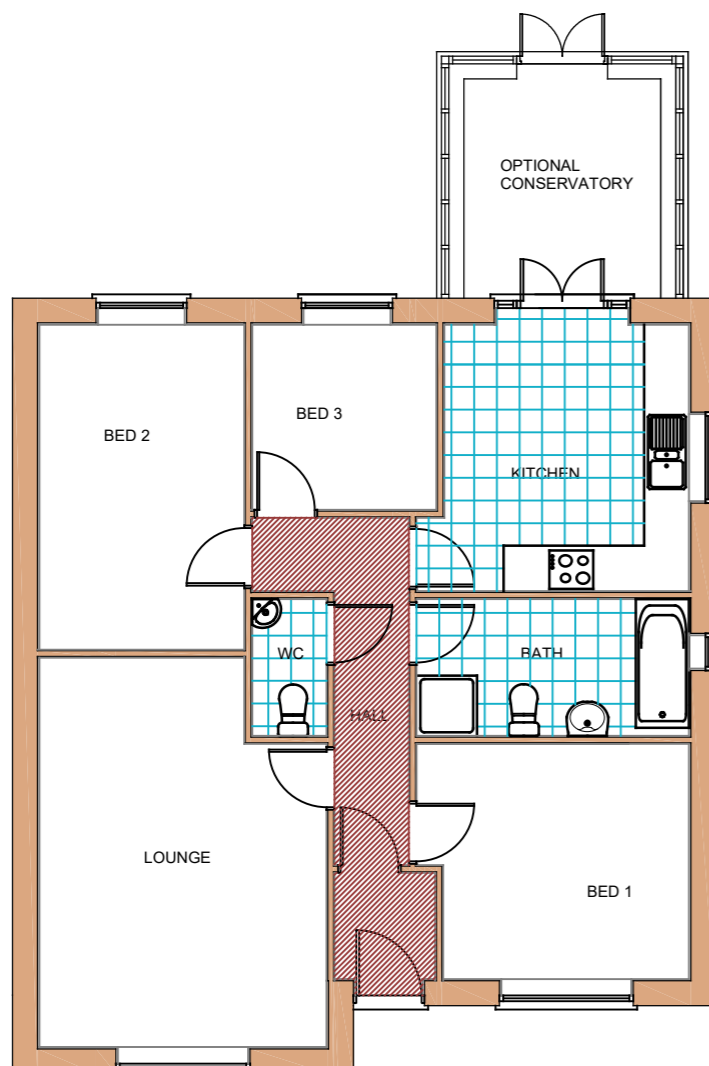

RESIDENTIAL DEVELOPMENT  
**ST TELIO STREET**  
PONTARDDULAIS

IN HOUSE  
BUILDING  
DESIGN

FRONT ELEVATION

SIDE ELEVATION

REAR ELEVATION

SIDE ELEVATION

DRG NO: HT850/02  
DATE: NOV 2017  
SCALE: 1/100@A3

HOUSE TYPE: 850 - PLOTS 14 & 16