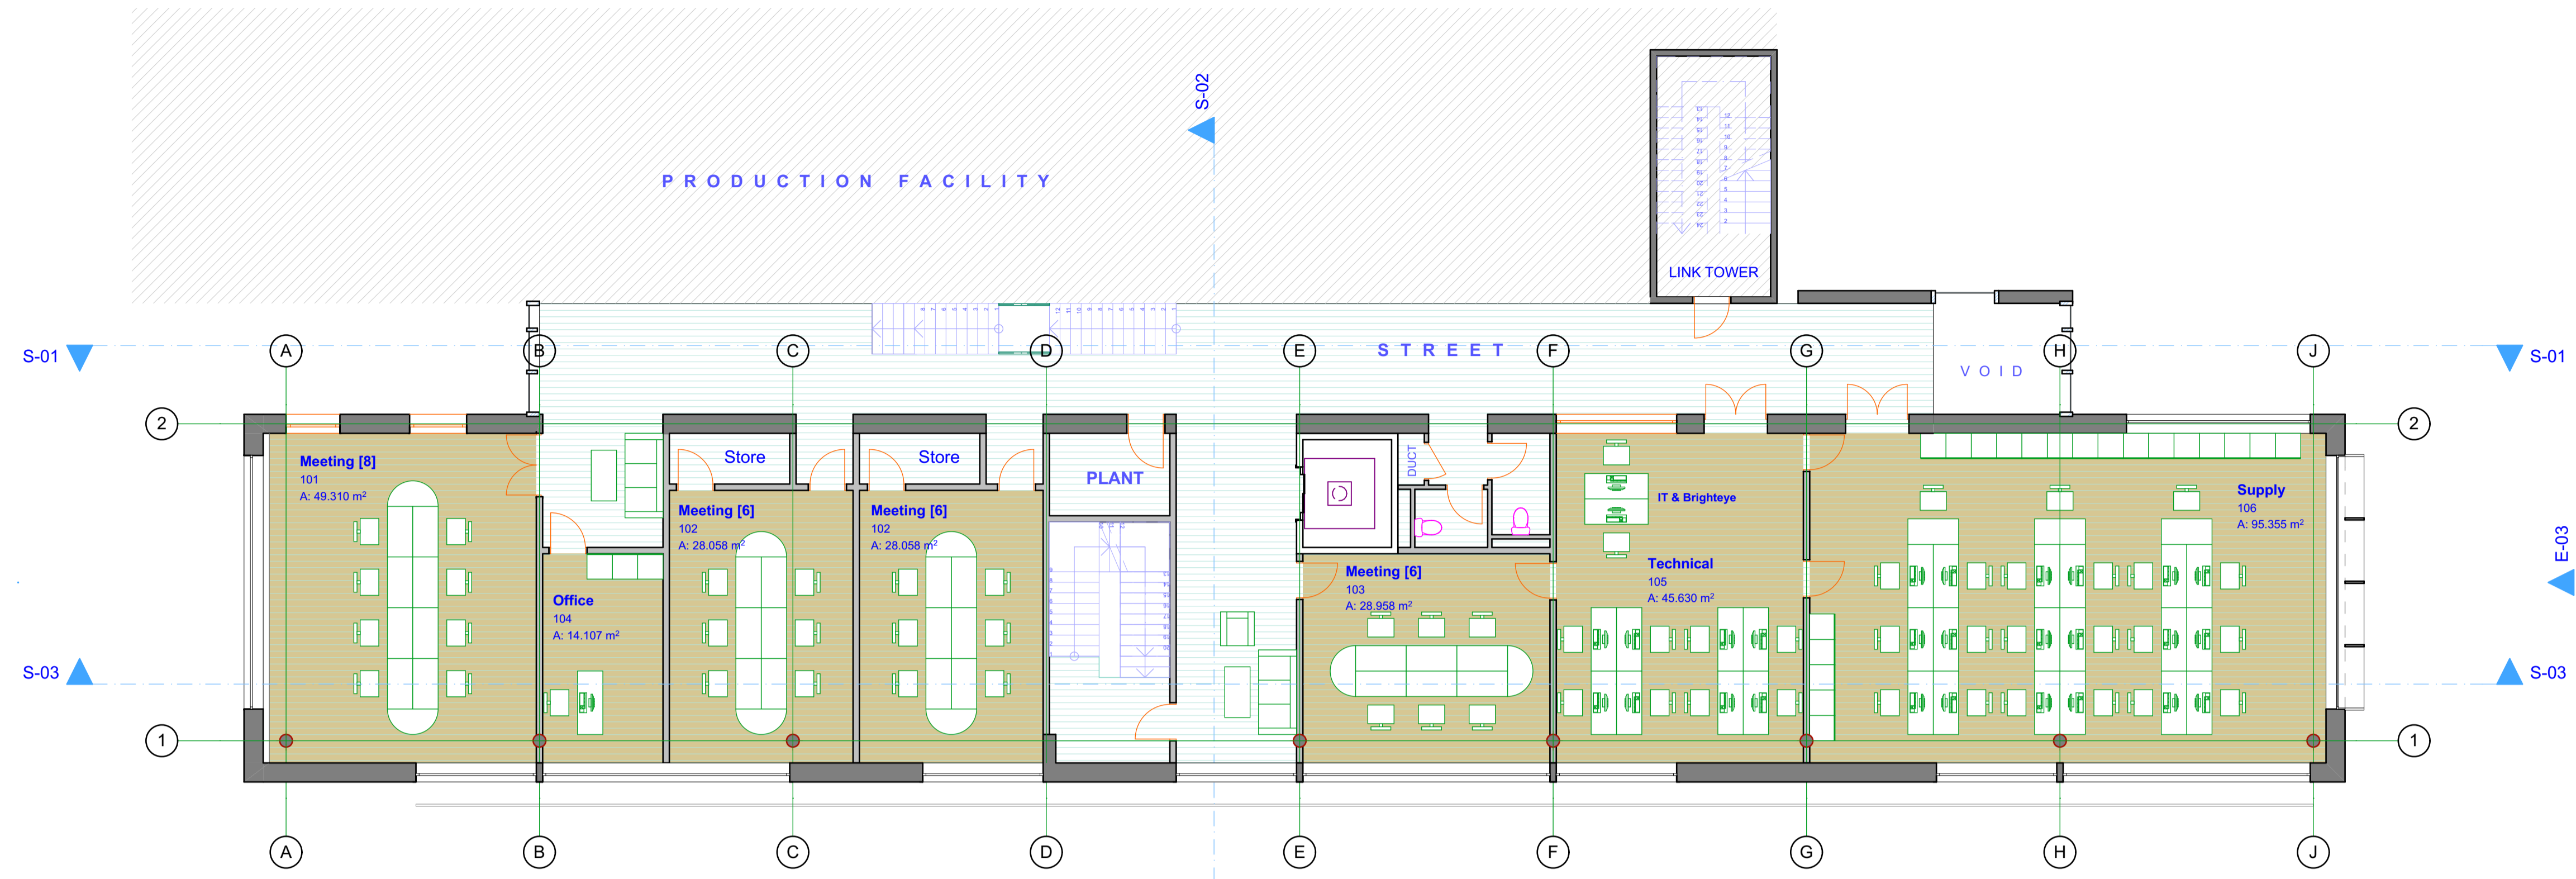

FIRST

GROUND

No.	Date	Description	By	Ap

Refer to 100 Series for Production Facility

A1

powelldobson
ARCHITECTS

Powell Dobson Swansea
No. 2, J Shed, Kings Road, Swansea SA1 8PL
t: +44 (0)33 33 201 001
w: www.powelldobson.com

CLIENT: **Puffin Produce Ltd**
PROJECT: **PUFFIN OFFICE**
DRAWING: **Office Ground and First Floor Plans**

DATE: DRAWN:
SCALE: **1:100**   APPROVED:

DRAWING NUMBER: REV:
17055(P)200