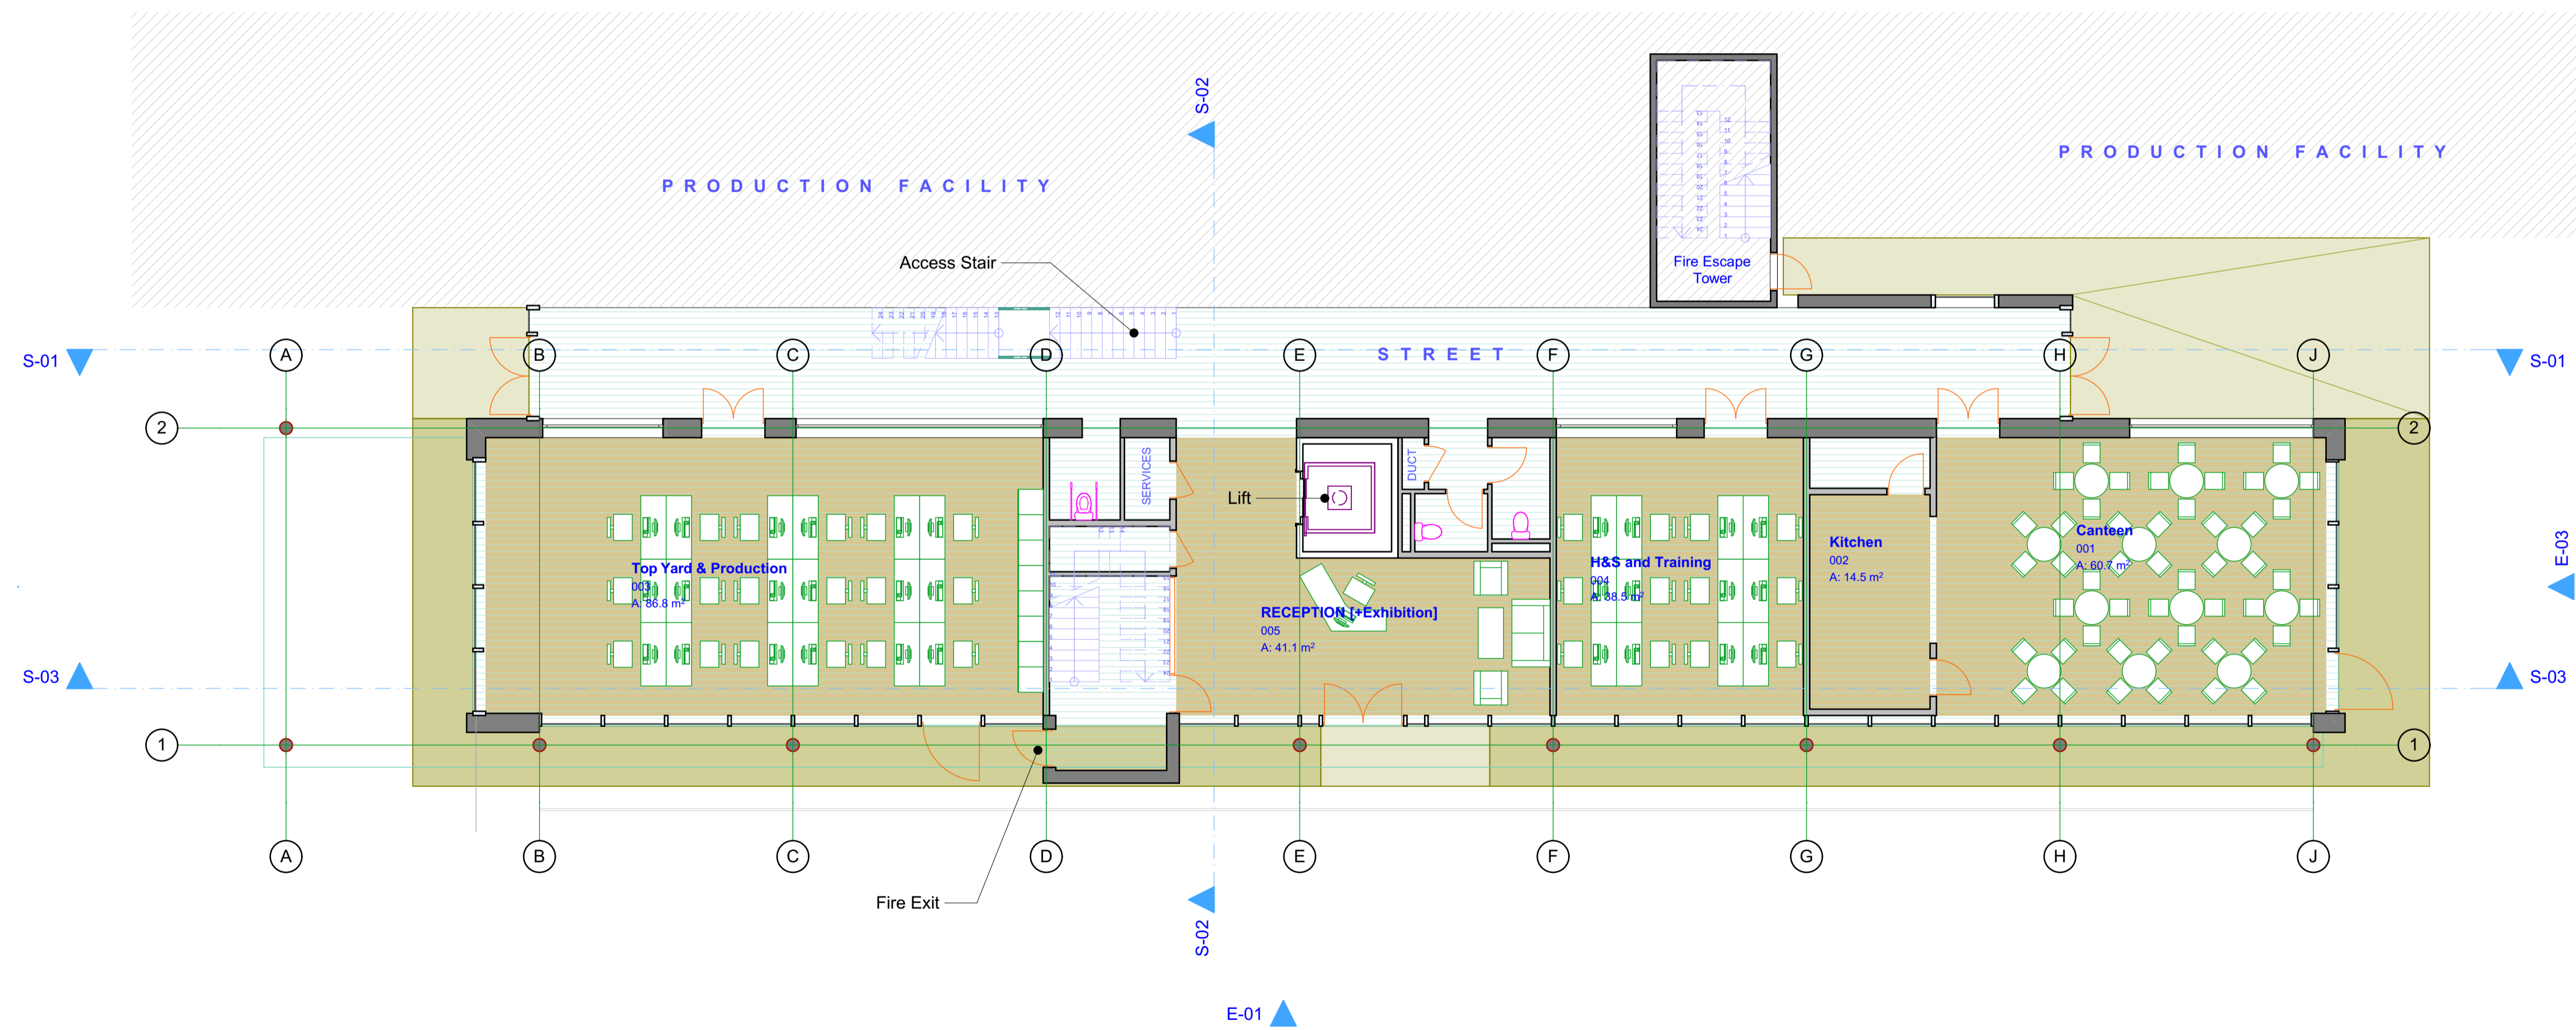

FIRST

GROUND

No.	Date	Description	By	Ap

Refer to 100 Series for Production Facility

A1

powelldobson
ARCHITECTS

Powell Dobson Swansea
No. 2, J Shed, Kings Road, Swansea SA1 8PL
t: +44 (0)33 33 201 001
w: www.powelldobson.com

CLIENT: **Puffin Produce Ltd**
PROJECT: **PUFFIN OFFICE**
DRAWING: **Office Ground and First Floor Plans**

DATE: DRAWN:
SCALE: **1:100**   APPROVED:

DRAWING NUMBER: REV:
17055(P)200