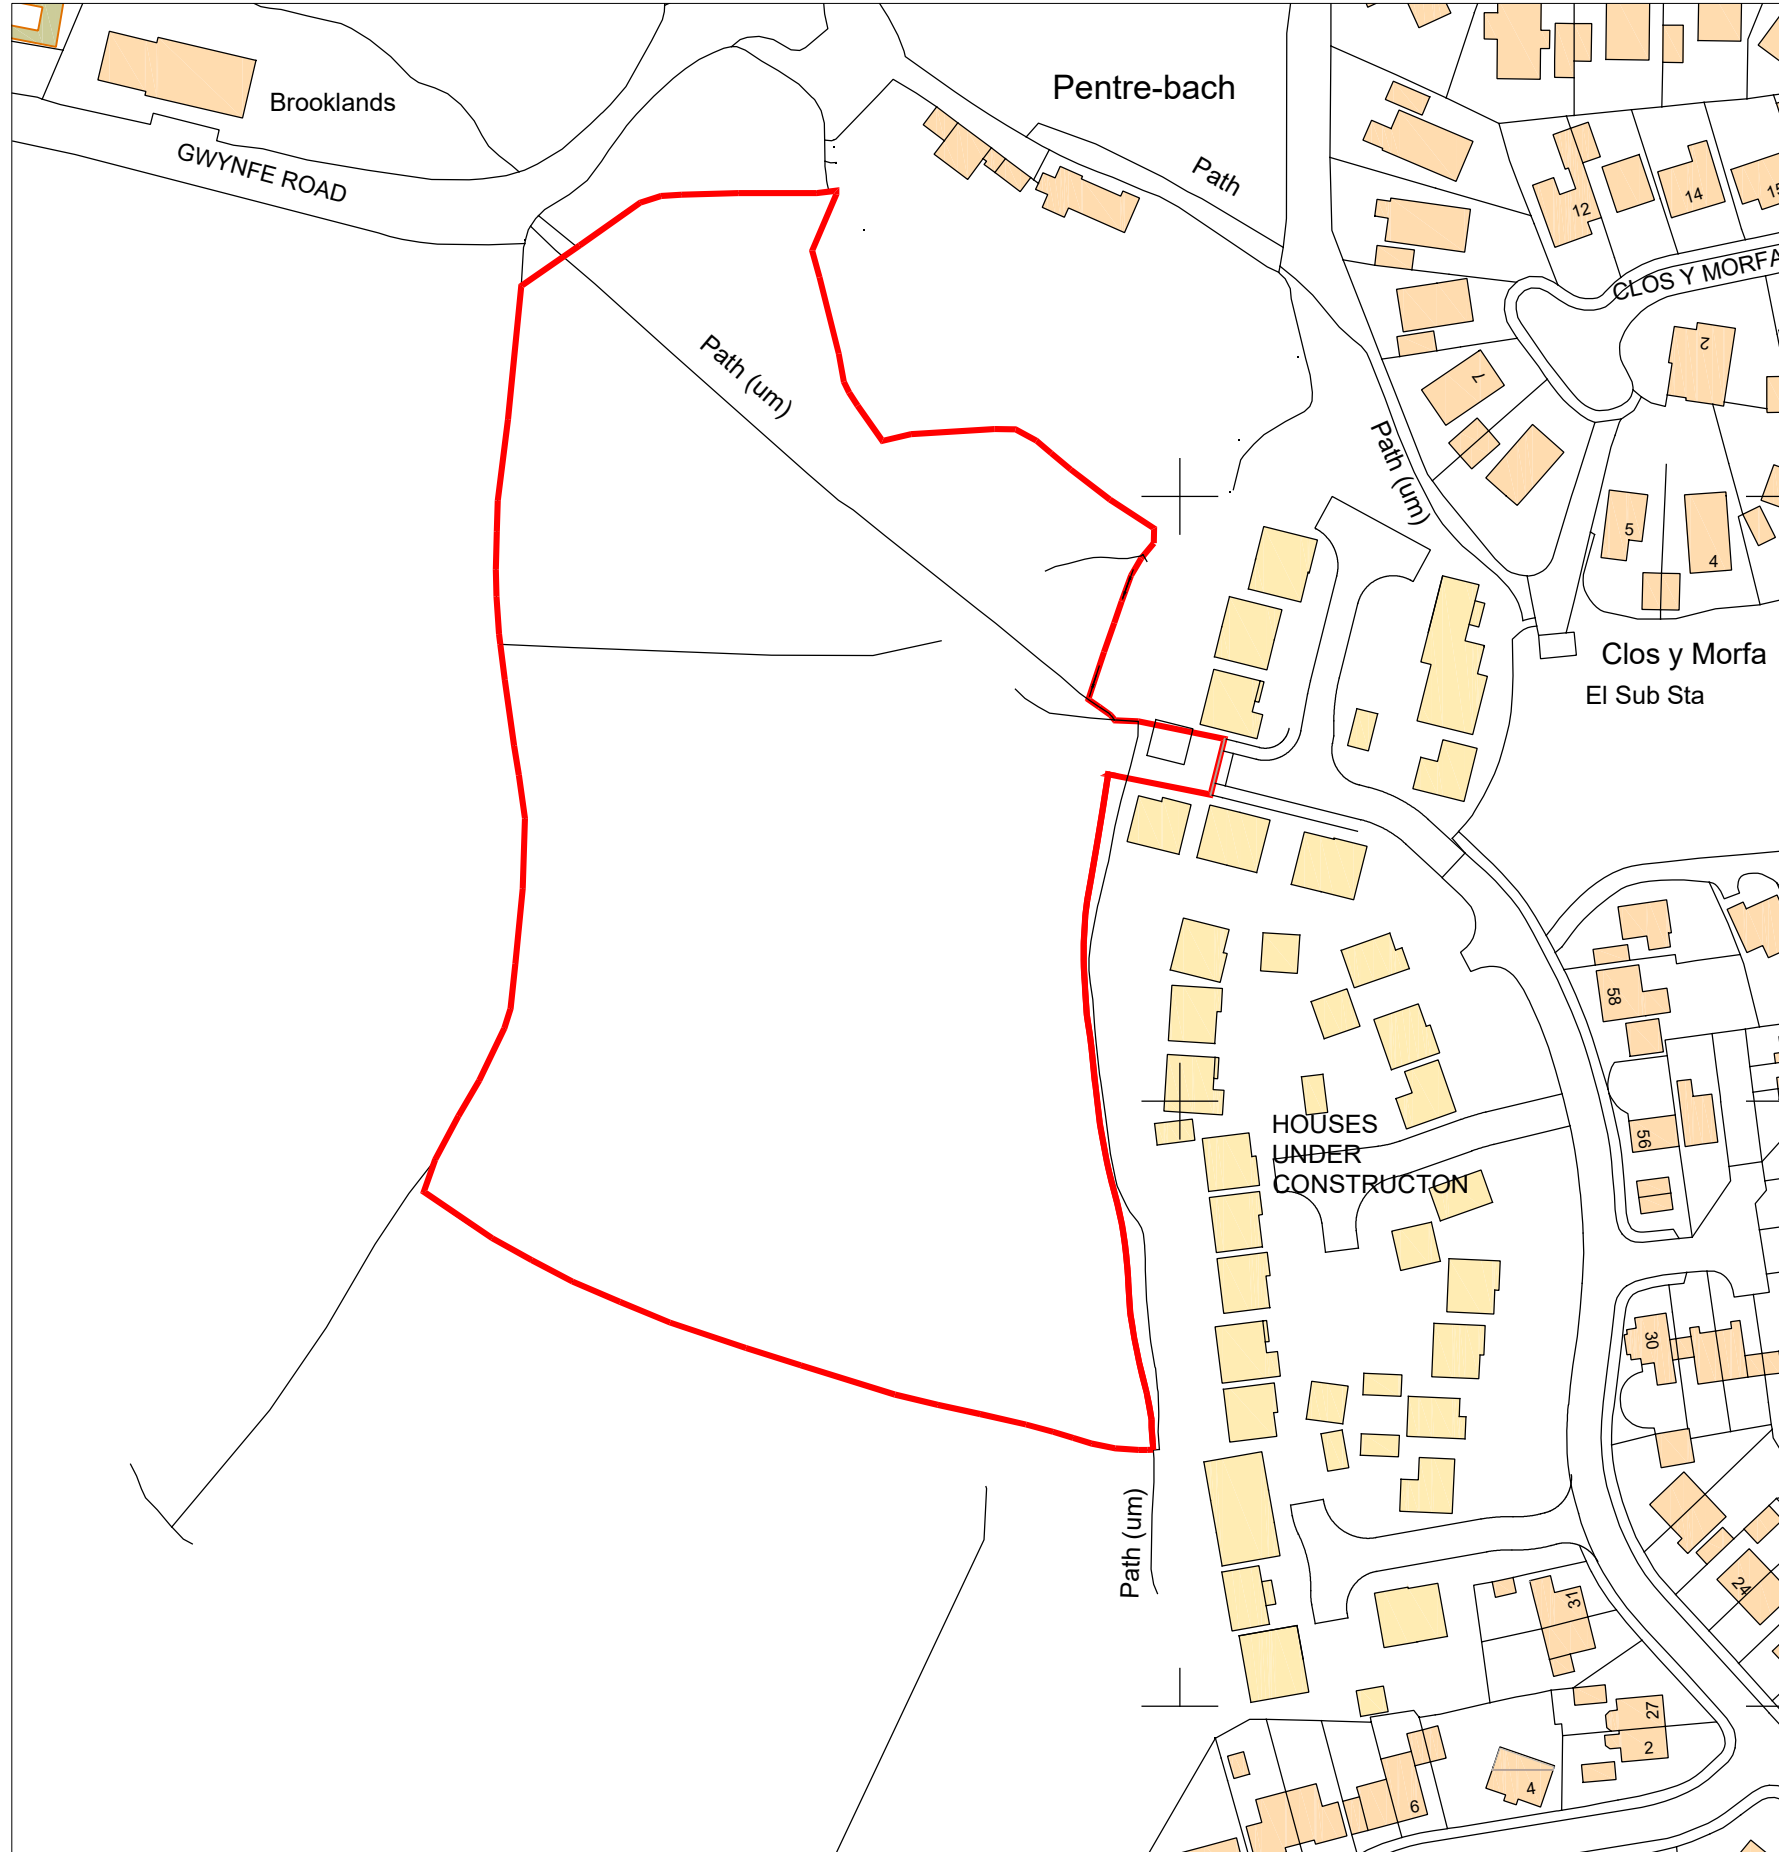

RESIDENTIAL DEVELOPMENT HEOL PENTREBACH SWANSEA

IN HOUSE
BUILDING
DESIGN

LOCATION PLAN

DRG NO: LOC01
DATE: JAN 2018
SCALE: 1/1250@A1