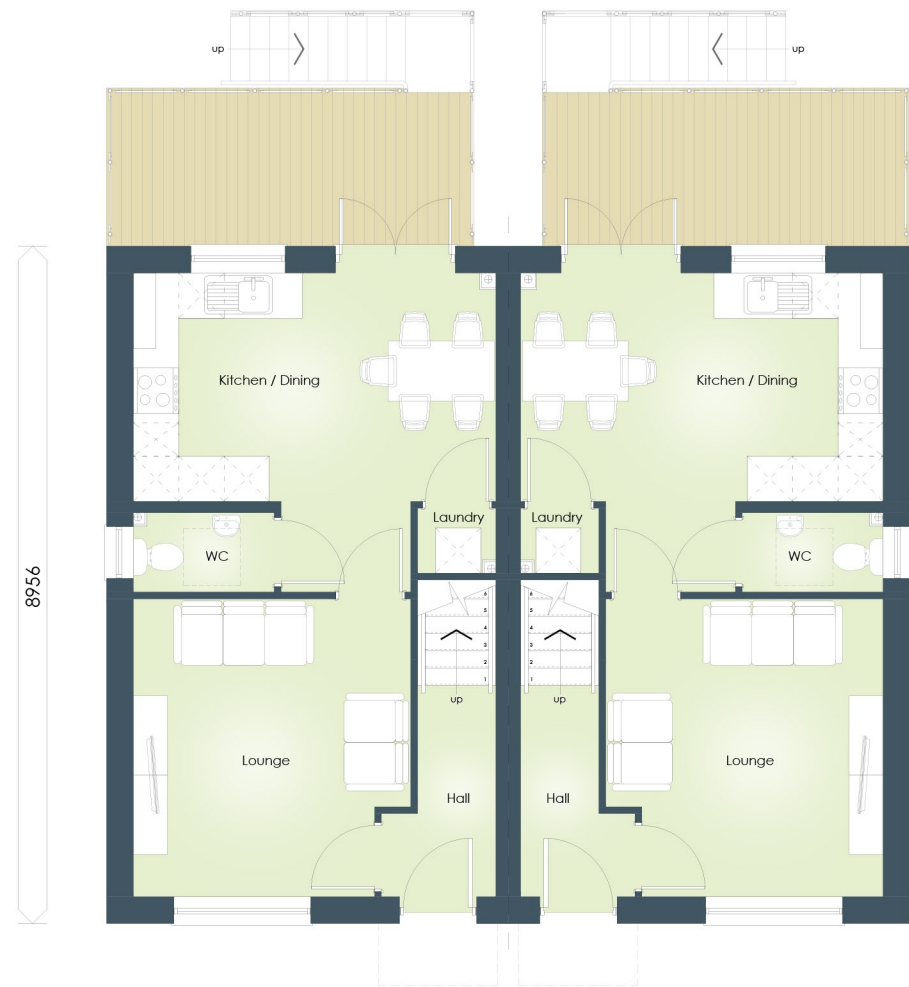

10625
FIRST FLOOR PLAN OPTIONS B5,6

10625
GROUND FLOOR PLAN OPTIONS B5,6

Pen-y-Porth, Burry Port.
HOUSE TYPE B5 3 Bedroom House | 851 sq ft

OPTION B5 PLANS
Scale 1:100 @ A3

2249-201-03 Plans
3 Bedroom House | 851 sq ft