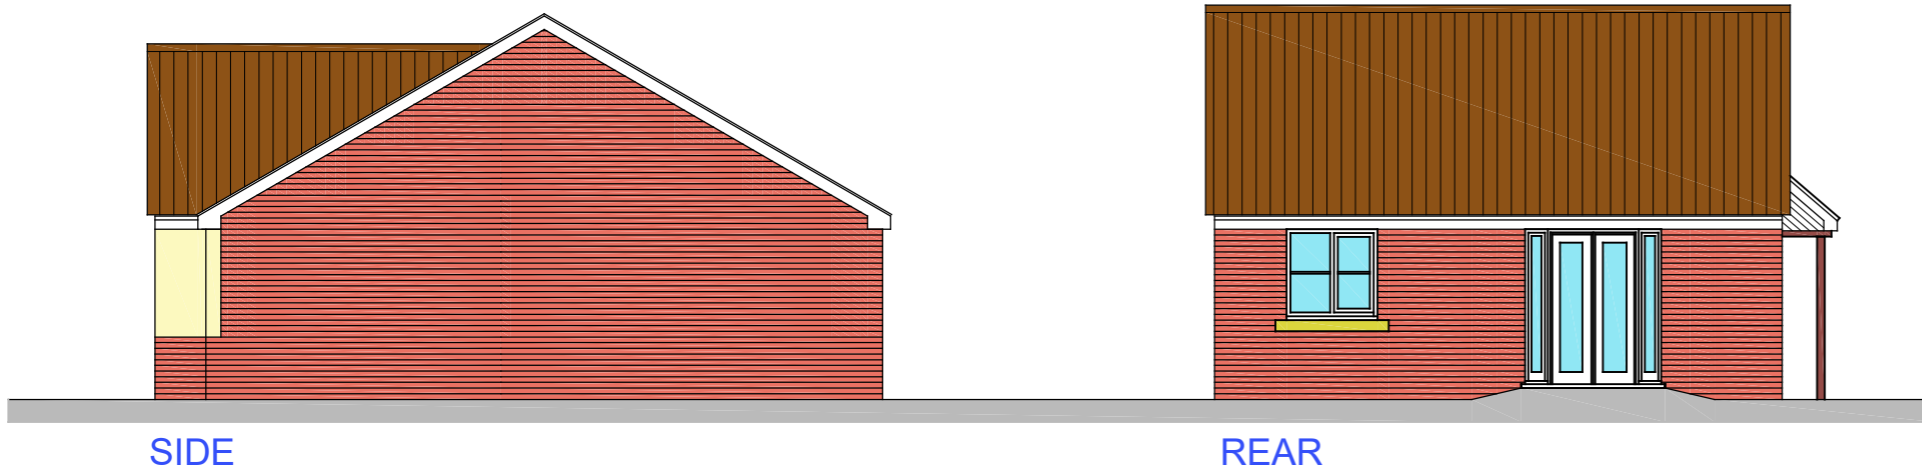

RESIDENTIAL DEVELOPMENT  
**HEOL PENTREBACH**  
SWANSEA

IN HOUSE  
BUILDING  
DESIGN

FLOOR PLAN

DRG NO: HT624/01  
DATE: NOV 2017  
SCALE: 1/100@A3

HOUSE TYPE: 624 - PLOTS 4, 5, 15 & 16