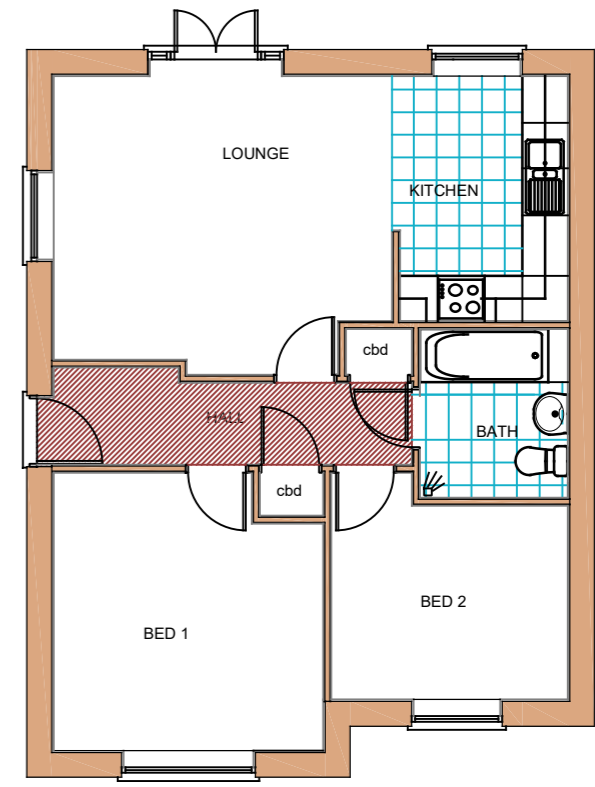

RESIDENTIAL DEVELOPMENT  
**HEOL PENTREBACH**  
SWANSEA

IN HOUSE  
BUILDING  
DESIGN

FLOOR PLAN

DRG NO: HT624/01  
DATE: NOV 2017  
SCALE: 1/100@A3

HOUSE TYPE: 624 - PLOTS 4, 5, 15 & 16