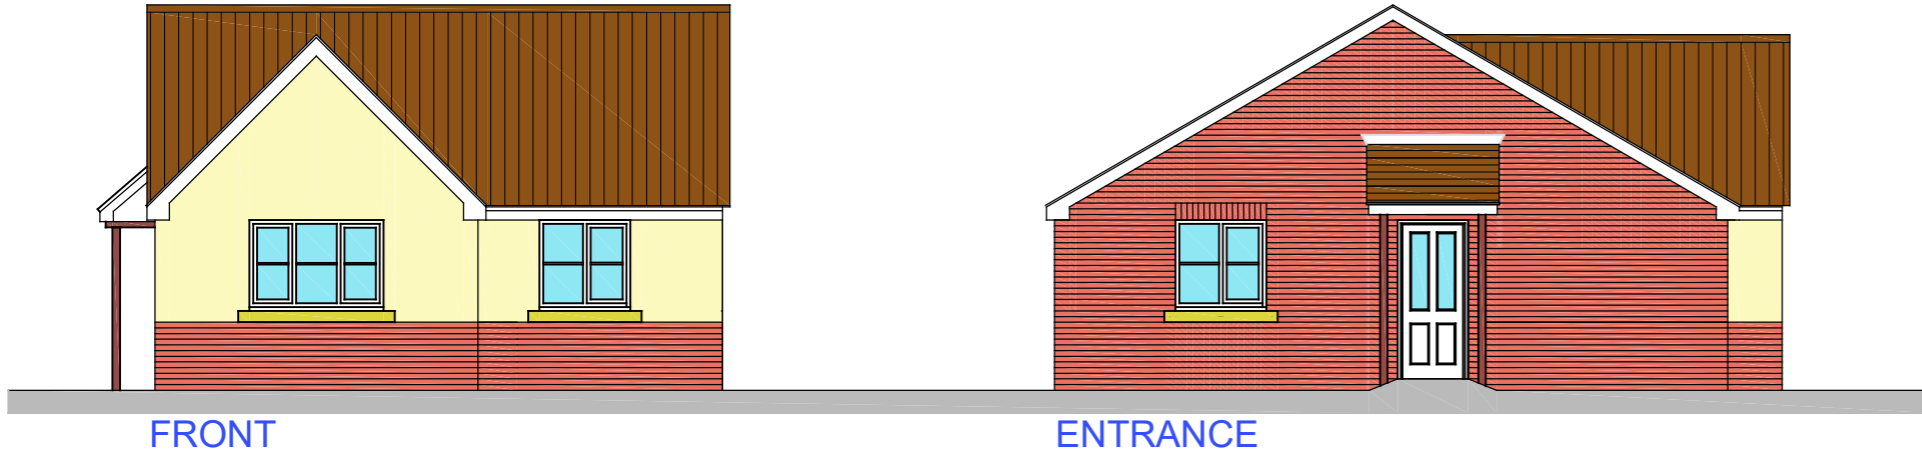

RESIDENTIAL DEVELOPMENT  
**HEOL PENTREBACH**  
SWANSEA

IN HOUSE  
BUILDING  
DESIGN

FLOOR PLAN

DRG NO: HT624/01  
DATE: NOV 2017  
SCALE: 1/100@A3

HOUSE TYPE: 624 - PLOTS 4, 5, 15 & 16